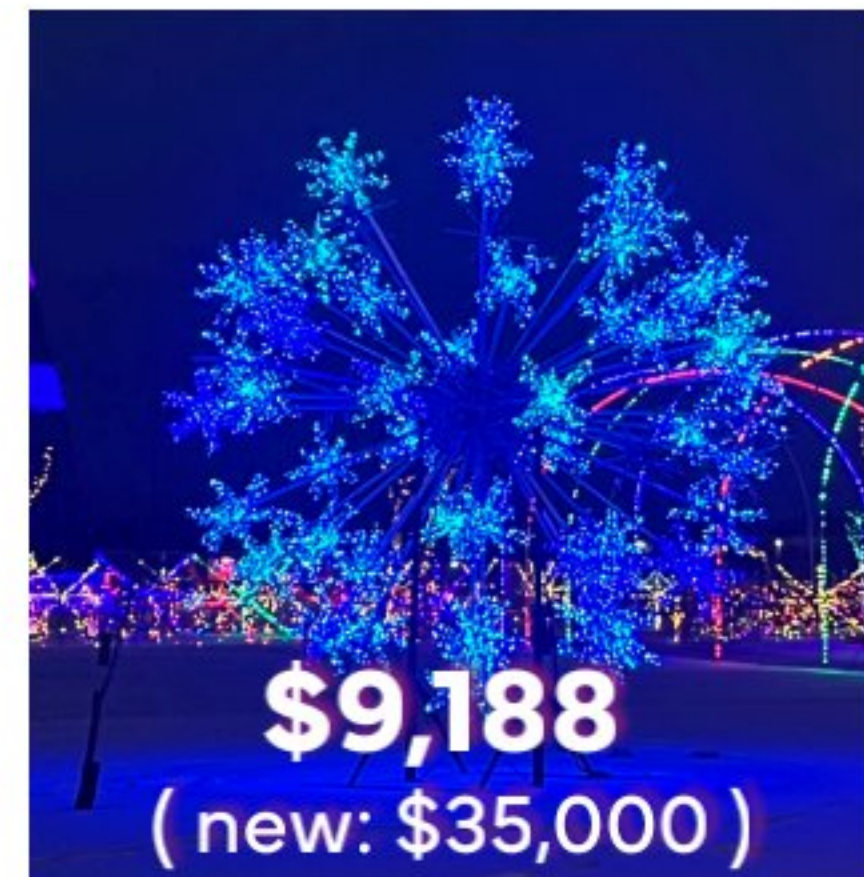

SNOWFLAKES POLE MOUNT

(Minimum purchase of 5 units)

2'w x 2'h

10 Units Available

LEAPING DEER

10'w x 6'h

(Sold as set of 3)

3 Units Available