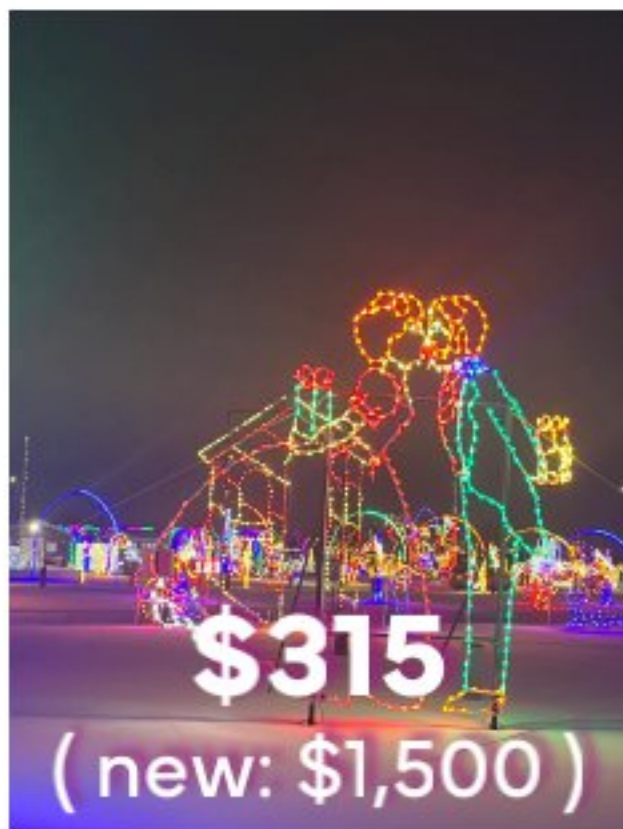

\$158
(new: \$750)

BELL ANIMATED

8'w x 5'h
1 Unit Available

\$151
(new: \$360)

BALL ORNAMENT

2.5'w x 3.5'h
2 Units Available

\$315
(new: \$1,500)

KISSING COUPLE