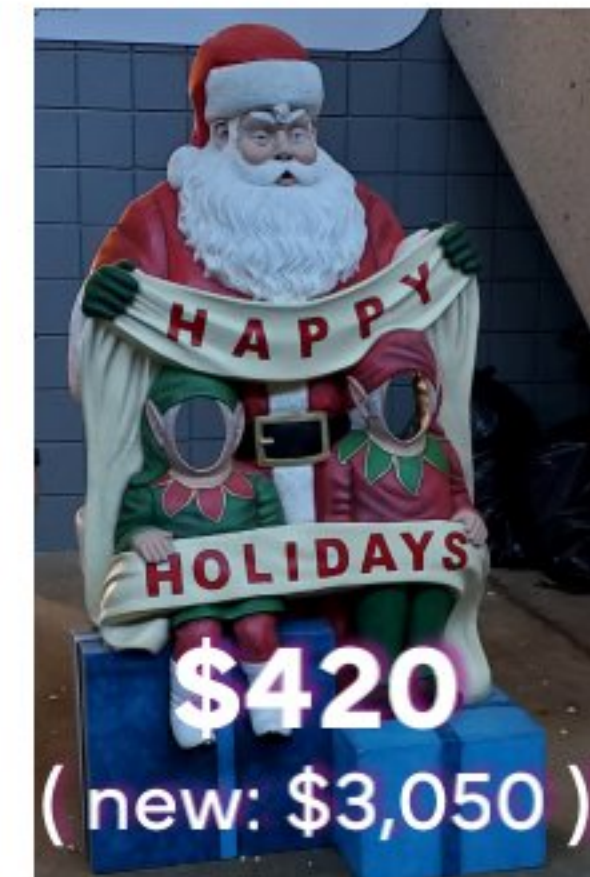

SANTA & ELVES
5'w x 6'h
1 Unit Available