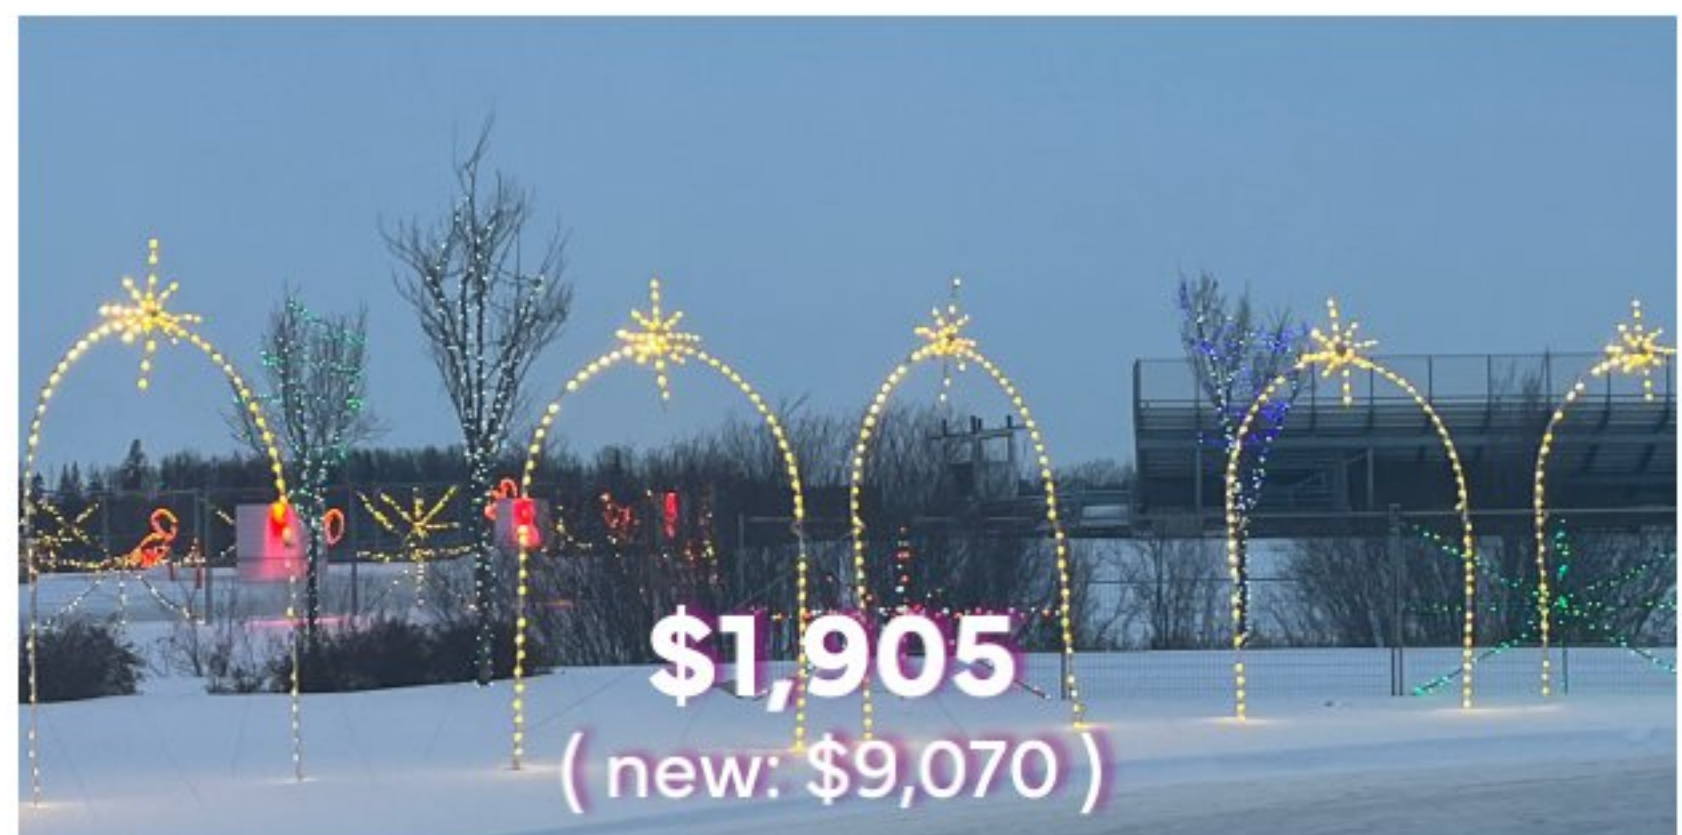

ARCHES

\$378
(new: \$1,800)

SIMPLE ARCH
30'w x 17'h
(Sold as set of 6)
1 Unit Available

\$4,643
(new: \$22,111)

DEER ARCH
ANIMATED
38'w x 25'h
2 Units Available

(Also available in 35'w x 24'h at \$567)

\$7,770
(new: \$37,000)

PRESENT TOSS ARCH
ANIMATED
60'w x 20'h
1 Unit Available

\$2,730
(new: \$6,500)

LIGHT TUNNEL TWINKLE
50'w x 16'h
1 Unit Available

\$5,040
(new: \$12,000)

LIGHT TUNNEL
ANIMATED
100'w x 16'h
1 Unit Available