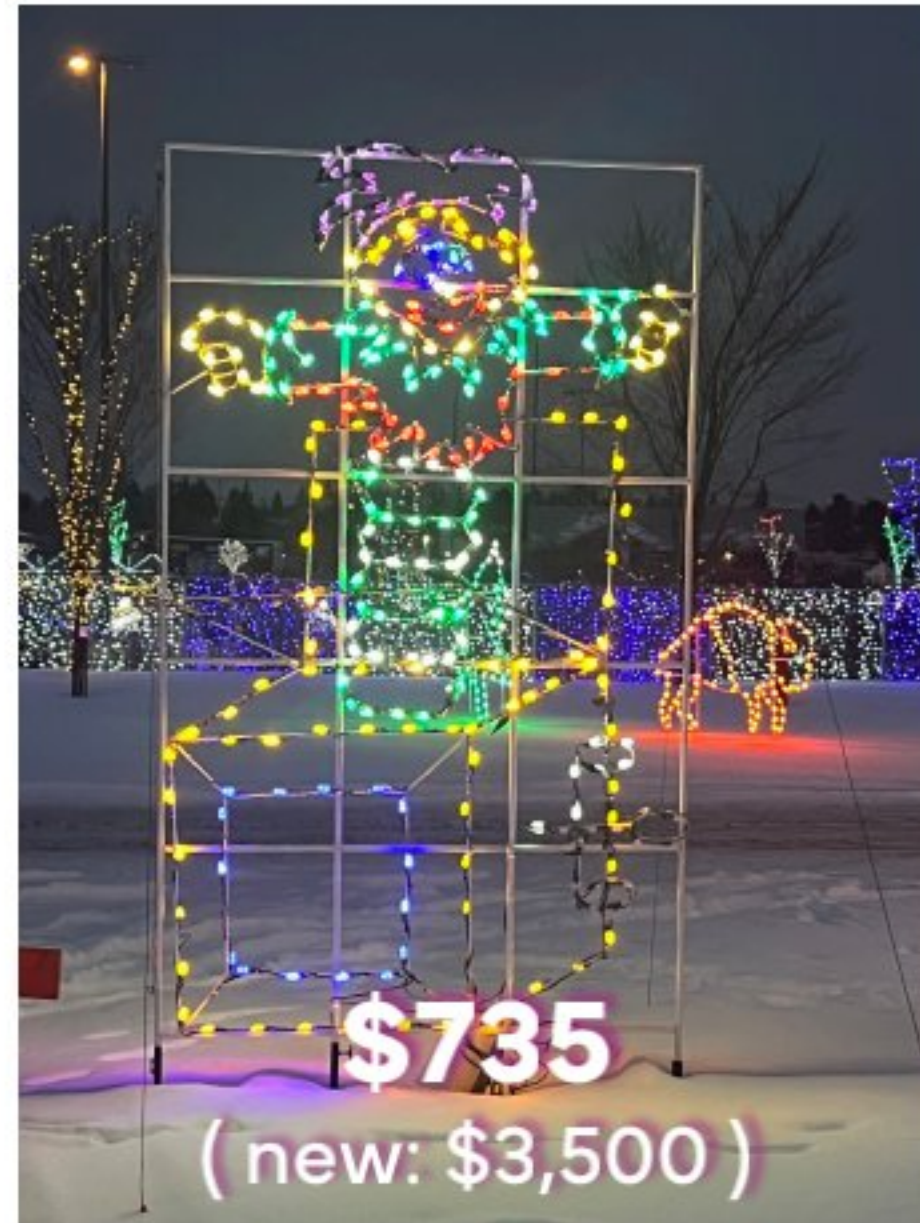

DOUBLE LOLLIPOPS

7'w x 8'h
4 Units Available
(Minimum purchase of 2)

CLASSIC PIECES

**JACK IN A BOX ANIMATED
LARGE**

7'w x 16'h
1 Unit Available

**JACK IN A BOX ANIMATED
SMALL**

5'w x 10'h
1 Unit Available

**GINGERBREAD FAMILY
DELUXE - ANIMATED**