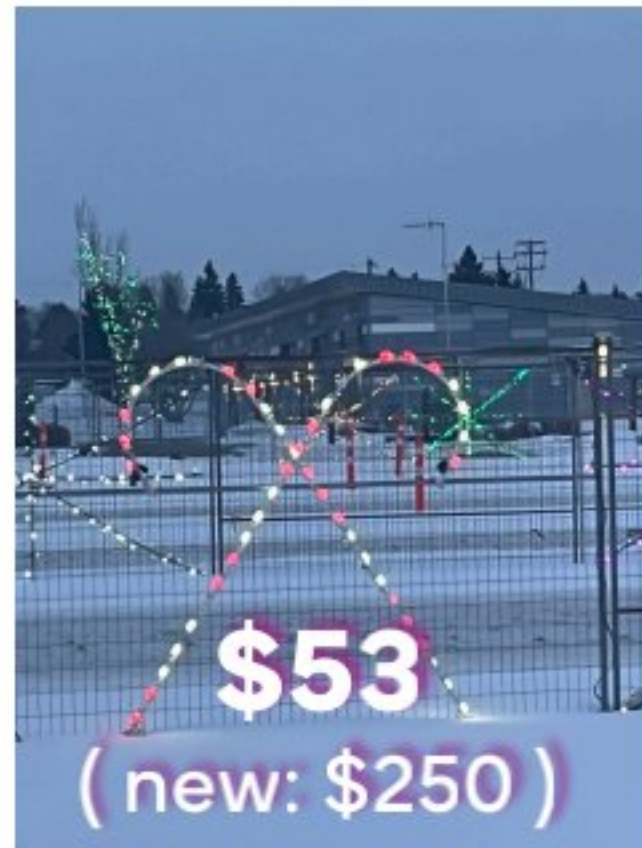

$53
(new: $250)

7' CANDY CANE

14 Units Available
(Minimum purchase of 4)

Also available in 5' at $32 each