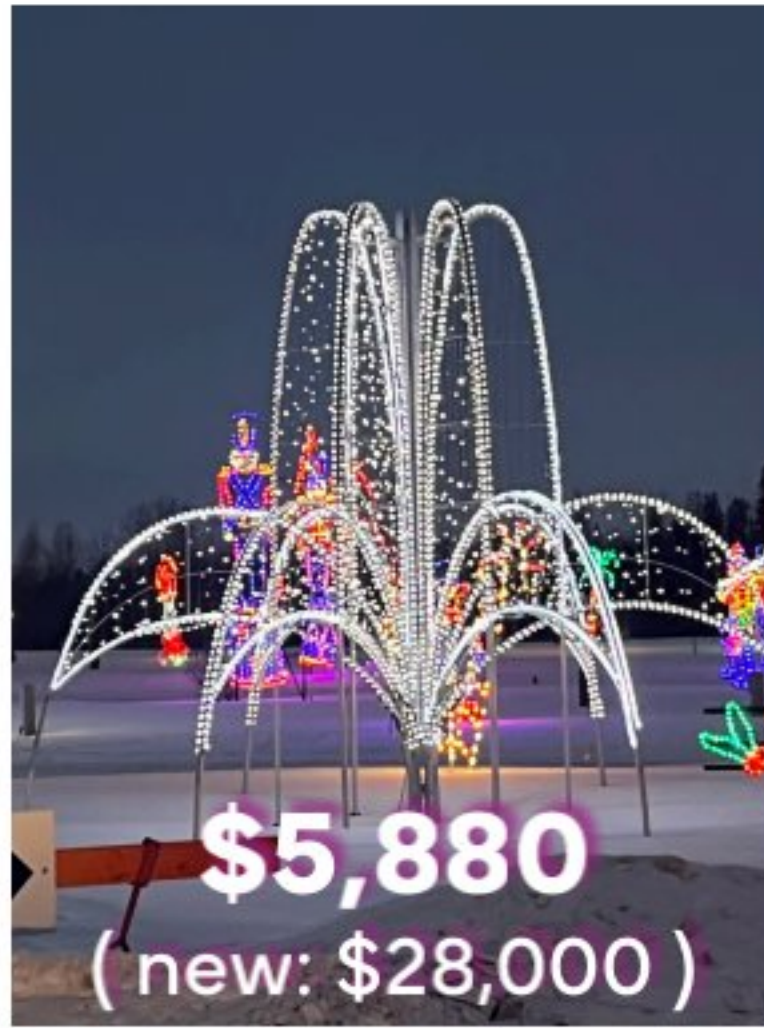

\$3,885

(new: \$18,500)

1 Unit Available

3D & ROPELIGHT DISPLAYS

ROCKET FOUNTAIN

1 Unit Available

MULTI-LEVEL FOUNTAIN

1 Unit Available

SNOWFLAKES POLE MOUNT

(Minimum purchase of 5 units)

2'w x 2'h

10 Units Available

LEAPING DEER

10'w x 6'h

(Sold as set of 3)

3 Units Available