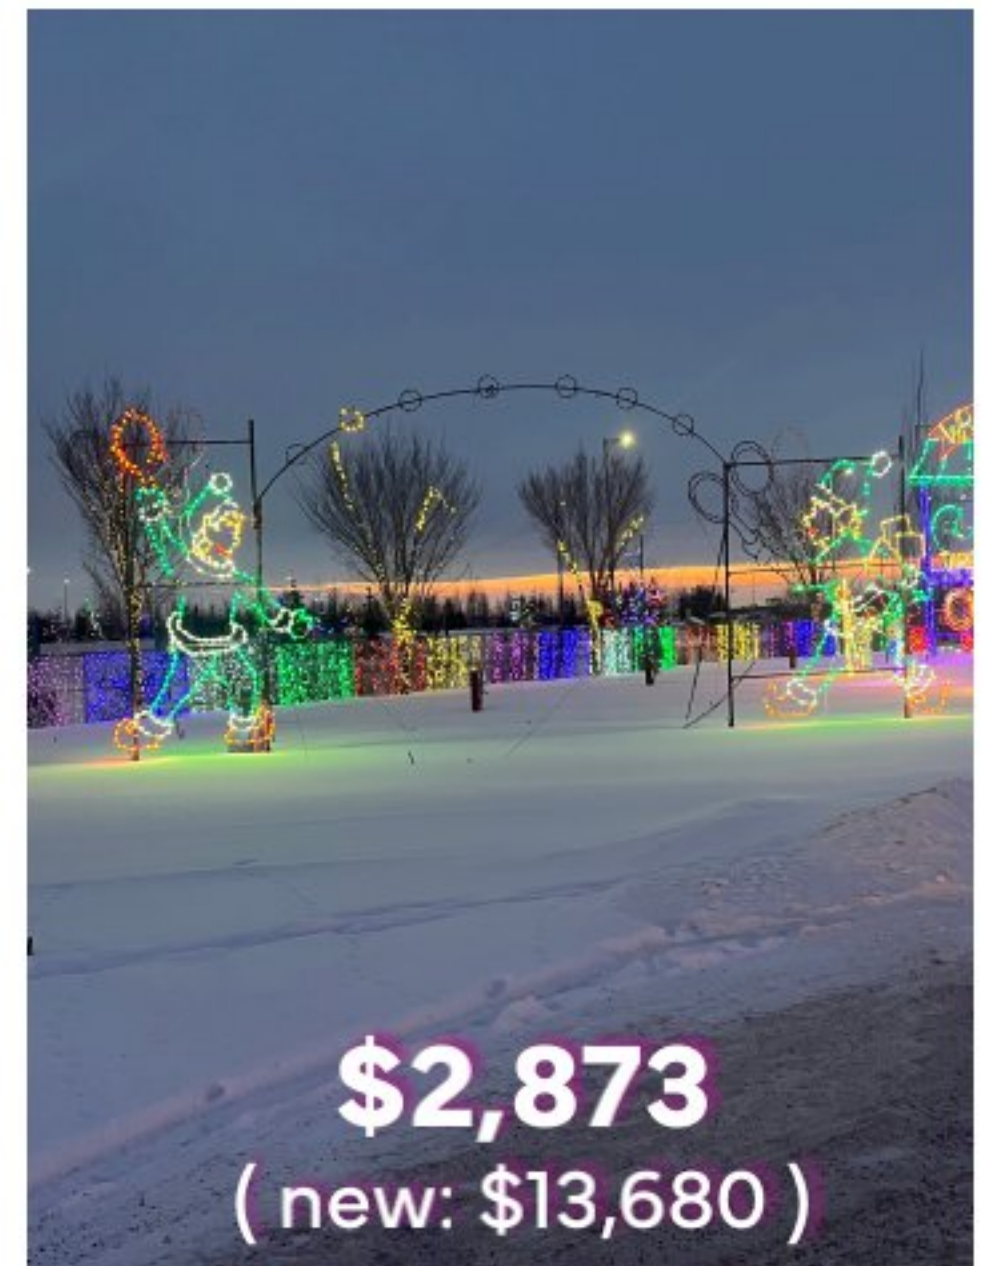

**TENNIS ELVES
ANIMATED**

40'w x 15'h
1 Unit Available