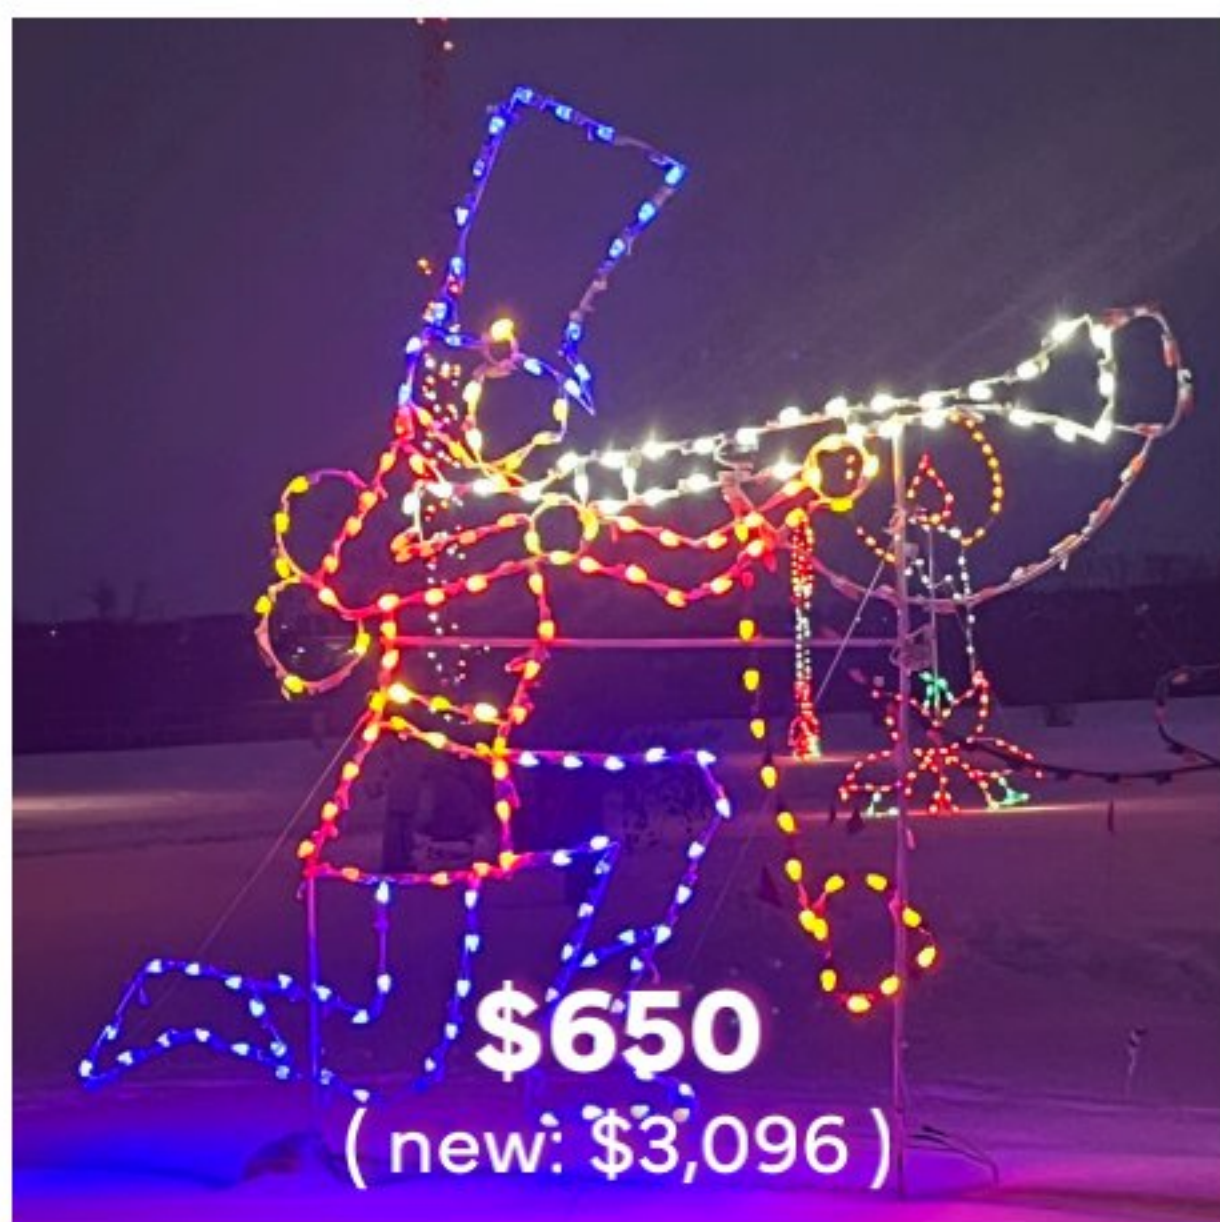

STANDING BUCK
4'w x 8'h
1 Unit Available

(ALL DEER PIECES ARE SOLD AS A SET OF FOUR FOR \$1,433)

SOLDIER CANNON BALL ARCH ANIMATED

\$2,268

(new: \$10,800)

40'W X 15'H

1 Unit Available

TOY SOLDIERS

\$500
(new: \$2,383)

MARCHING SOLDIER

6' w x 9'h
7 Units Available

\$641
(new: \$3,052)

FLAG BEARER ON A DRUM

8'w x 12'h
2 Units Available

\$606
(new: \$2,887)

SALUTING SOLDIER ANIMATED

4.5'w x 8.5'h
4 Units Available

\$650
(new: \$3,096)

KNEELING SOLDIER ANIMATED

6'w x 6'h
6 Units Available

\$1,965
(new: \$9,360)

GUARD HOUSE WITH SIGN

12' w x 15'h
SIGN: 5'w x 11.5'h
1 Unit Available

SANTA CHECKING LIST W/ ELF HELPER - ANIMATED