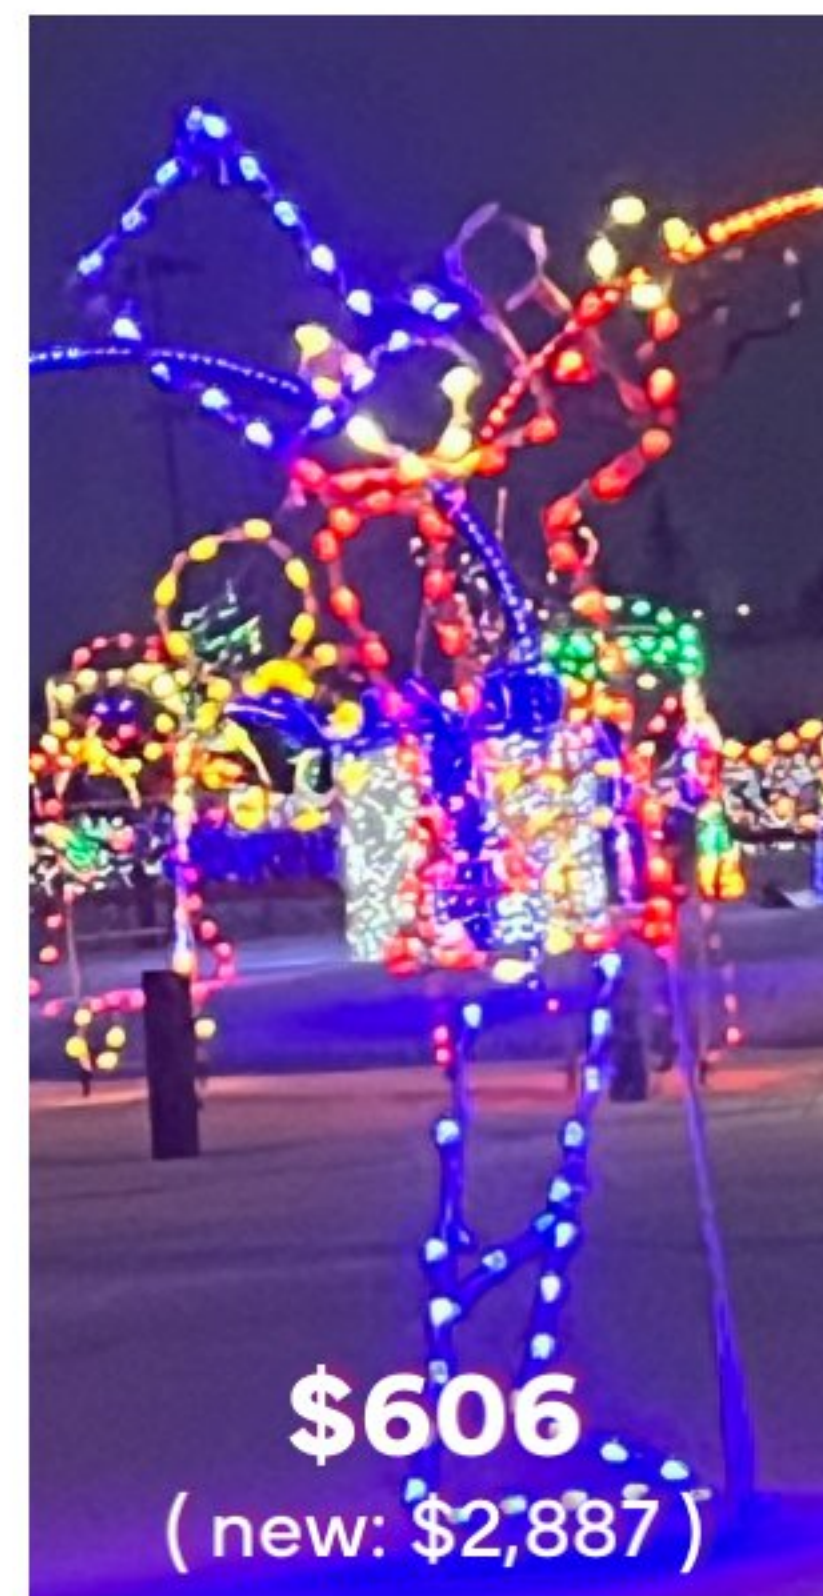

\$500
(new: \$2,383)

MARCHING SOLDIER

6' w x 9'h
7 Units Available

\$641
(new: \$3,052)

FLAG BEARER ON A DRUM

8'w x 12'h
2 Units Available

\$606
(new: \$2,887)

SALUTING SOLDIER ANIMATED