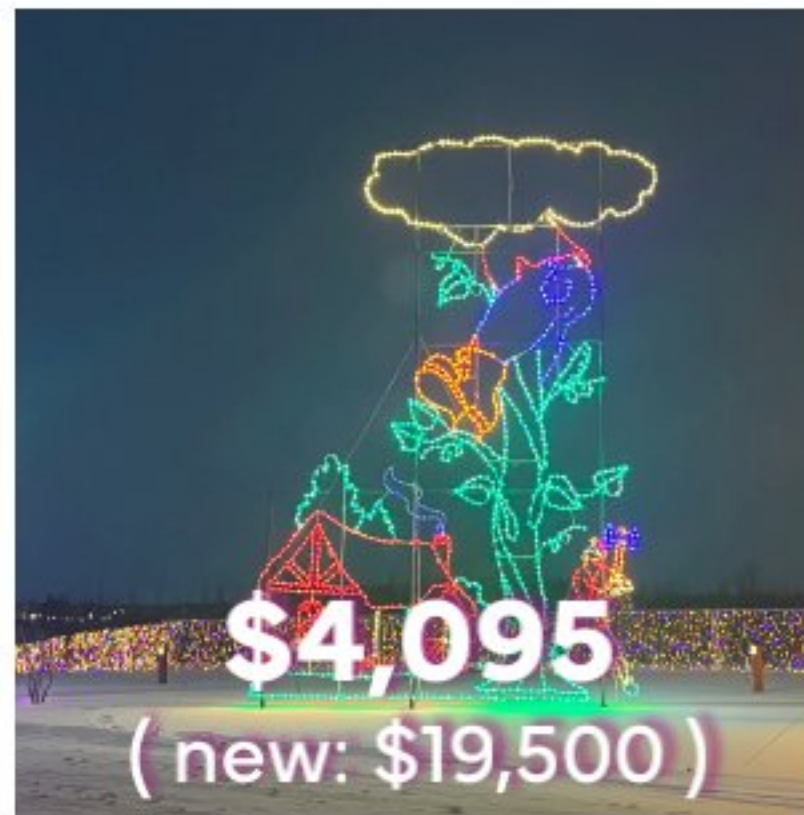

\$9,390
(new: \$59,623)

WRAP-O-MATIC ANIMATED

50'w x 29'h
1 Unit Available

\$9,450
(new: \$60,000)

ALLADIN ANIMATED

32'w x 30'h
1 Unit Available

\$4,095
(new: \$19,500)

JACK & THE BEANSTALK ANIMATED

20'w x 30'h
1 Unit Available

\$3,780
(new: \$18,000)

PETER PAN ANIMATED

25'w x 20'h
1 Unit Available

\$4,646
(new: \$29,498)

OLD MAN WINTER W/ 10 STARS ANIMATED

46'w x 16'h
1 Unit Available

CRYSTAL FOUNTAIN