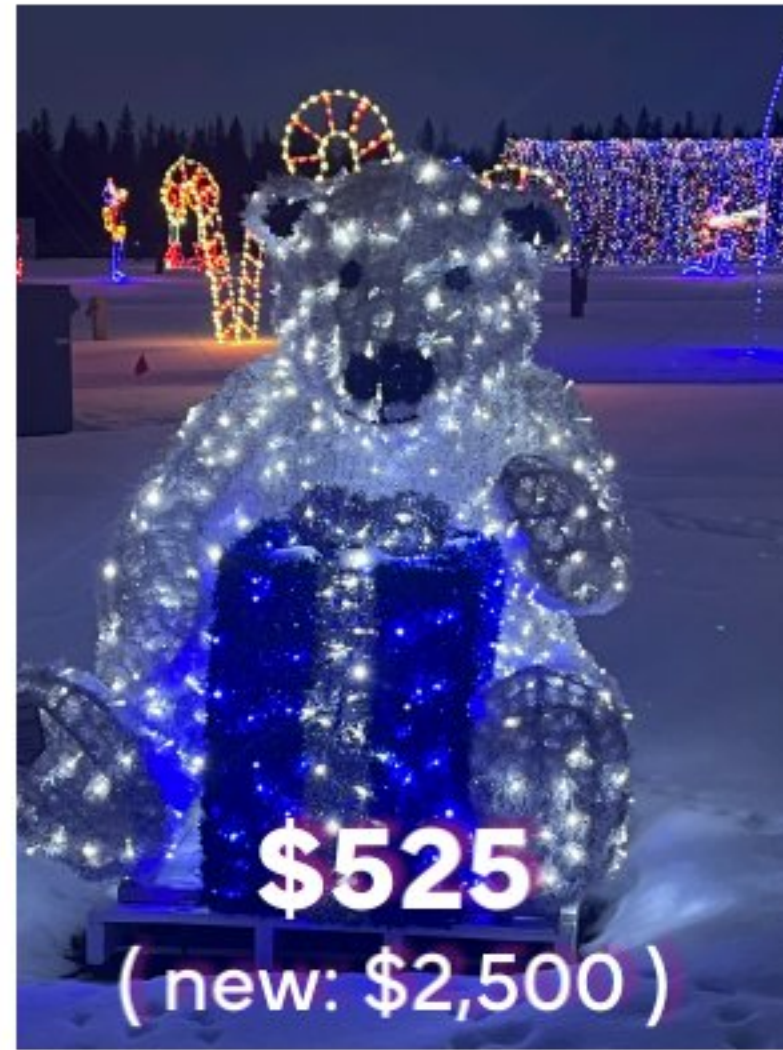

**WHITE BEAR
W/ BLUE PRESENT**
5'w X 5'h
1 Unit Available