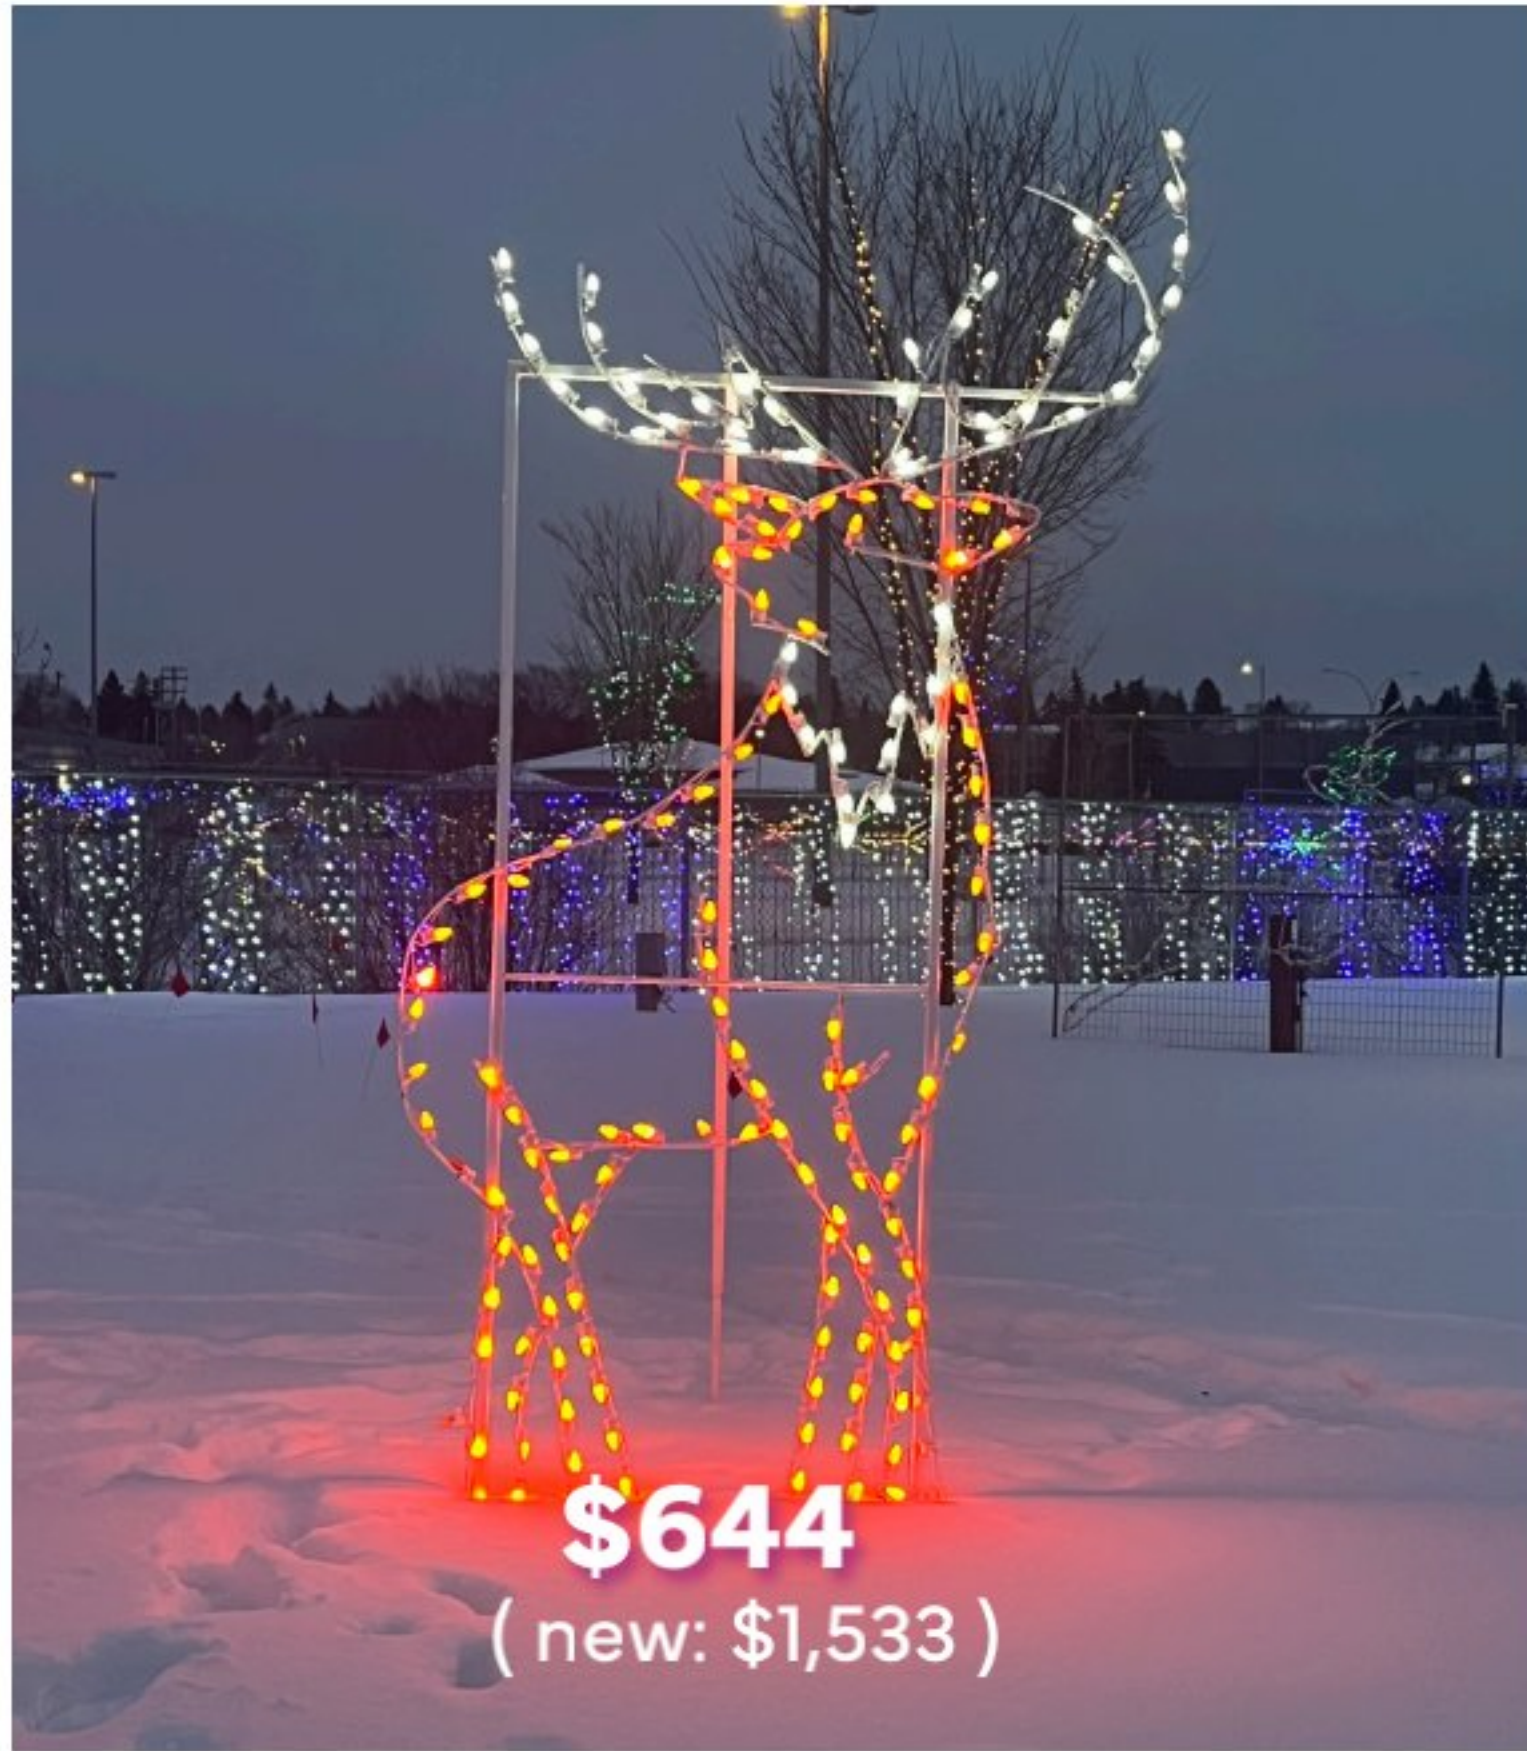

1 Unit Available

**RUNNING RABBIT
ANIMATED - (6 PIECES)**

8'w x 5'h each piece

1 Unit Available

FOX
5'w x 3'h
1 Unit Available

CAYOTE STANDING
6'w x 4'h
1 Unit Available

STANDING WOLF
7'w x 5'h
1 Unit Available

CAYOTE HOWLING
4'w x 5'h
1 Unit Available

JUMPING SQUIRREL
(6 pieces)
4'w x 6'h
1 Unit Available

SOARING EAGLE
5'w x 5'h
1 Unit Available

SHARK - ANIMATED
15'w x 15'h
14 stands / 1 Unit Available

ELK
8'w x 10'h
1 Unit Available

**RUNNING REINDEER
ANIMATED**
10'w x 14'h
(Sold as set of 3)
1 Unit Available

FAWN
3'w x 4'h
1 Unit Available

LAYING DEERS
SMALL: 4'w x 3'h
MEDIUM: 5'w x 4'h
1 Unit each available

DOE
4'w x 5'h
1 Unit Available

STANDING BUCK
4'w x 8'h
1 Unit Available

(ALL DEER PIECES ARE SOLD AS A SET OF FOUR FOR \$1,433)

SOLDIER CANNON BALL ARCH ANIMATED

\$2,268

(new: \$10,800)

40'W X 15'H

1 Unit Available

TOY SOLDIERS