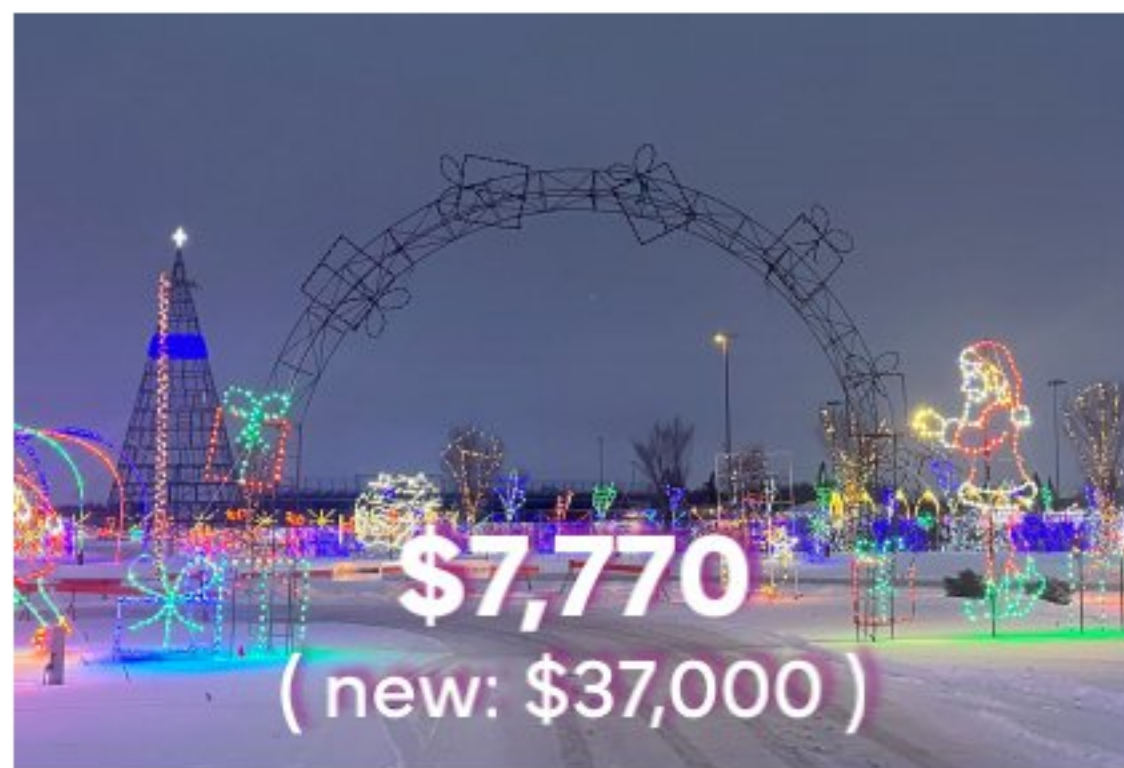

ARCHES

\$378
(new: \$1,800)

SIMPLE ARCH
30'w x 17'h
(Sold as set of 6)
1 Unit Available

\$4,643
(new: \$22,111)

DEER ARCH
ANIMATED
38'w x 25'h
2 Units Available

(Also available in 35'w x 24'h at \$567)

\$7,770
(new: \$37,000)

PRESENT TOSS ARCH
ANIMATED
60'w x 20'h
1 Unit Available

\$2,730
(new: \$6,500)

LIGHT TUNNEL TWINKLE
50'w x 16'h
1 Unit Available

\$5,040
(new: \$12,000)

LIGHT TUNNEL
ANIMATED
100'w x 16'h
1 Unit Available