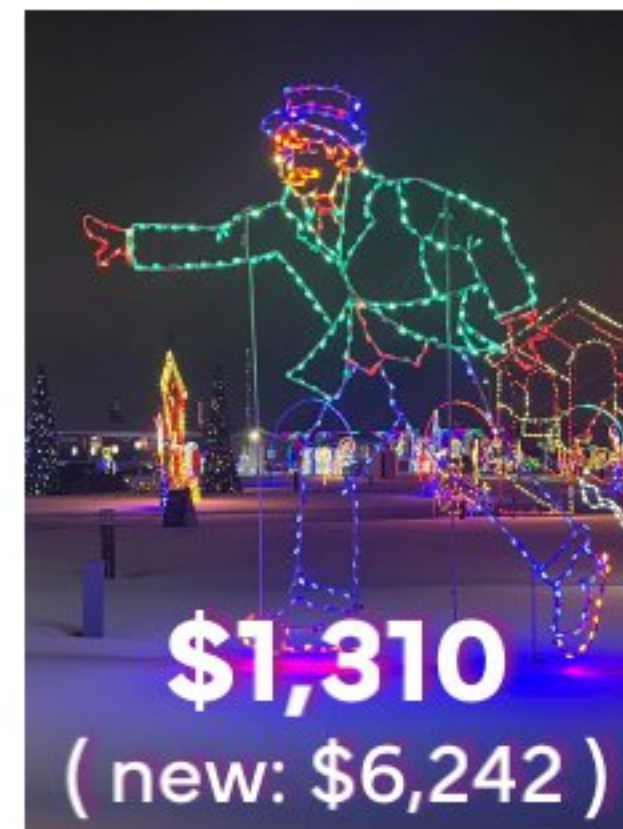

$1,310
(new: $6,242)

SKATING MAN

10'w x 12'h
1 Unit Available