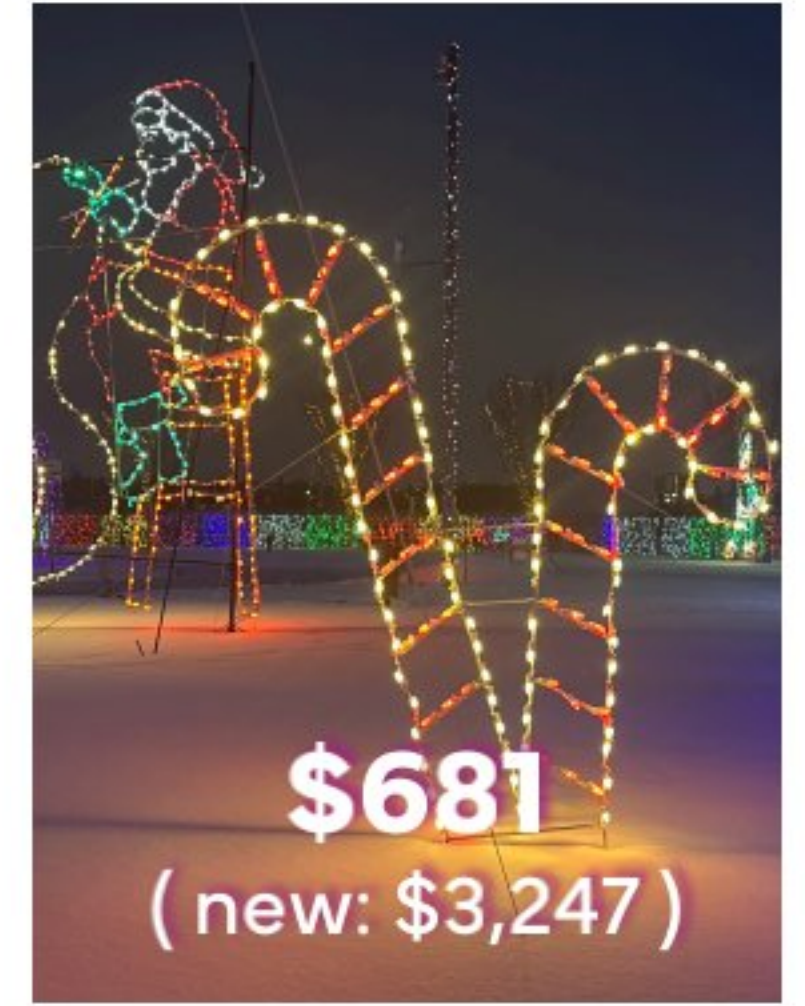

\$846
(new: \$2,016)

WAVING SANTA

4'w x 8'h
1 Unit Available

\$441
(new: \$1,400)

CANDLE POINSETTIA

5'w x 10'h
16 Units Available
(Minimum purchase of 4)

\$681
(new: \$3,247)

**DOUBLE
CANDY CANE**

6.5'w x 10'h
12 Units Available
(Minimum purchase of 4)

\$179
(new: \$850)

HOLLY LEAVES

10'w x 8'h
1 Unit Available

\$53
(new: \$250)

7' CANDY CANE

14 Units Available
(Minimum purchase of 4)

Also available in 5' at \$32 each