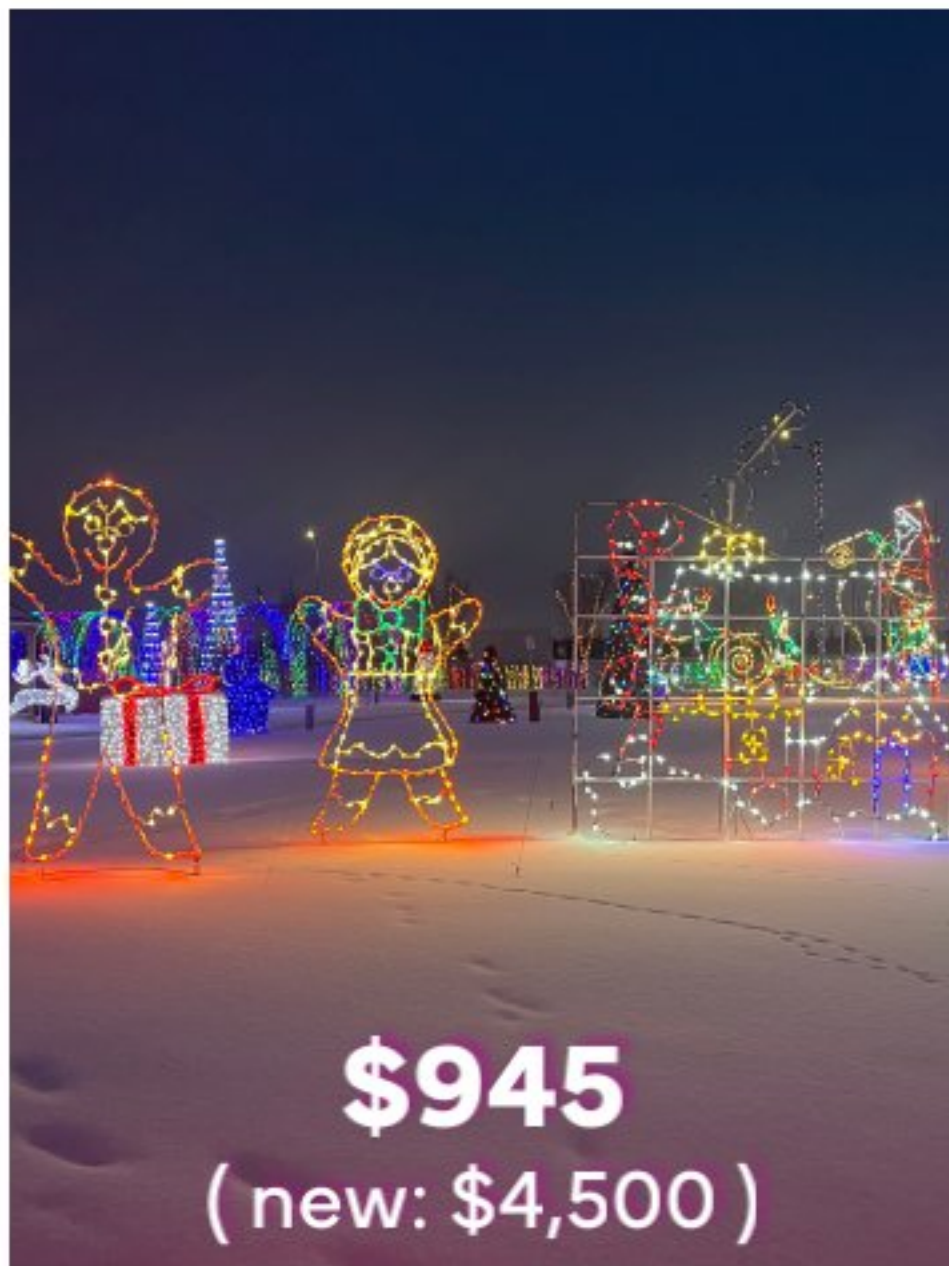

DOUBLE LOLLIPOPS

7'w x 8'h
4 Units Available
(Minimum purchase of 2)

CLASSIC PIECES

**JACK IN A BOX ANIMATED
LARGE**

7'w x 16'h
1 Unit Available

**JACK IN A BOX ANIMATED
SMALL**

5'w x 10'h
1 Unit Available

**GINGERBREAD FAMILY
DELUXE - ANIMATED**