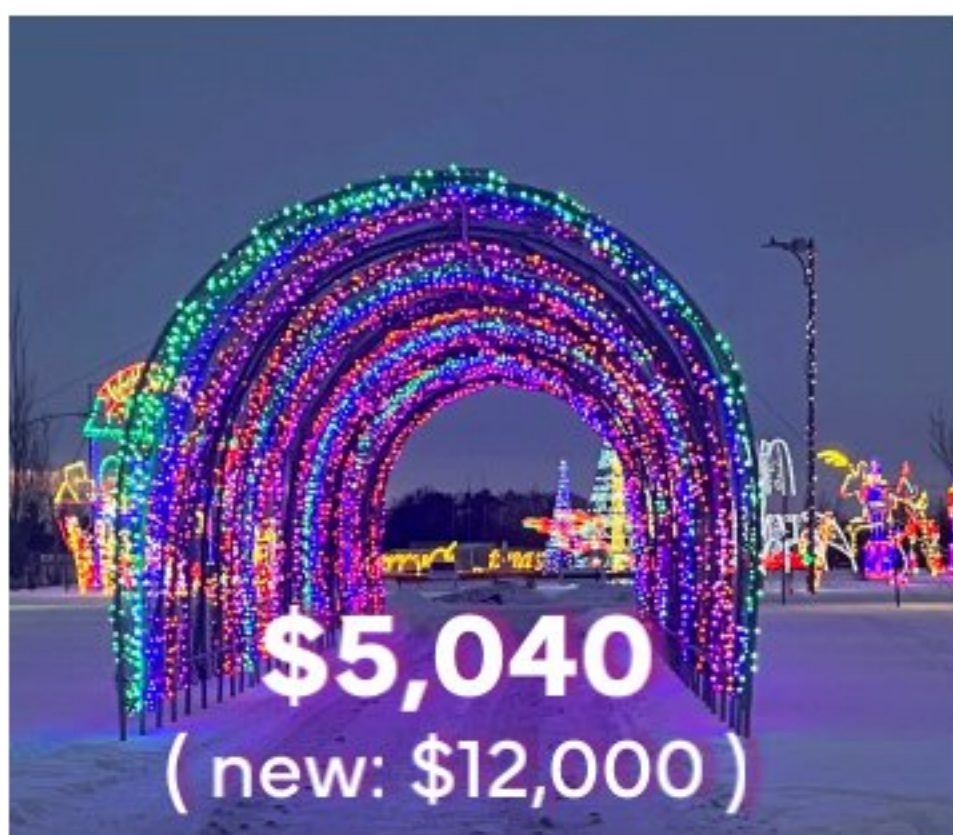

$5,040
(new: $12,000)

LIGHT TUNNEL
ANIMATED
100'w x 16'h
1 Unit Available