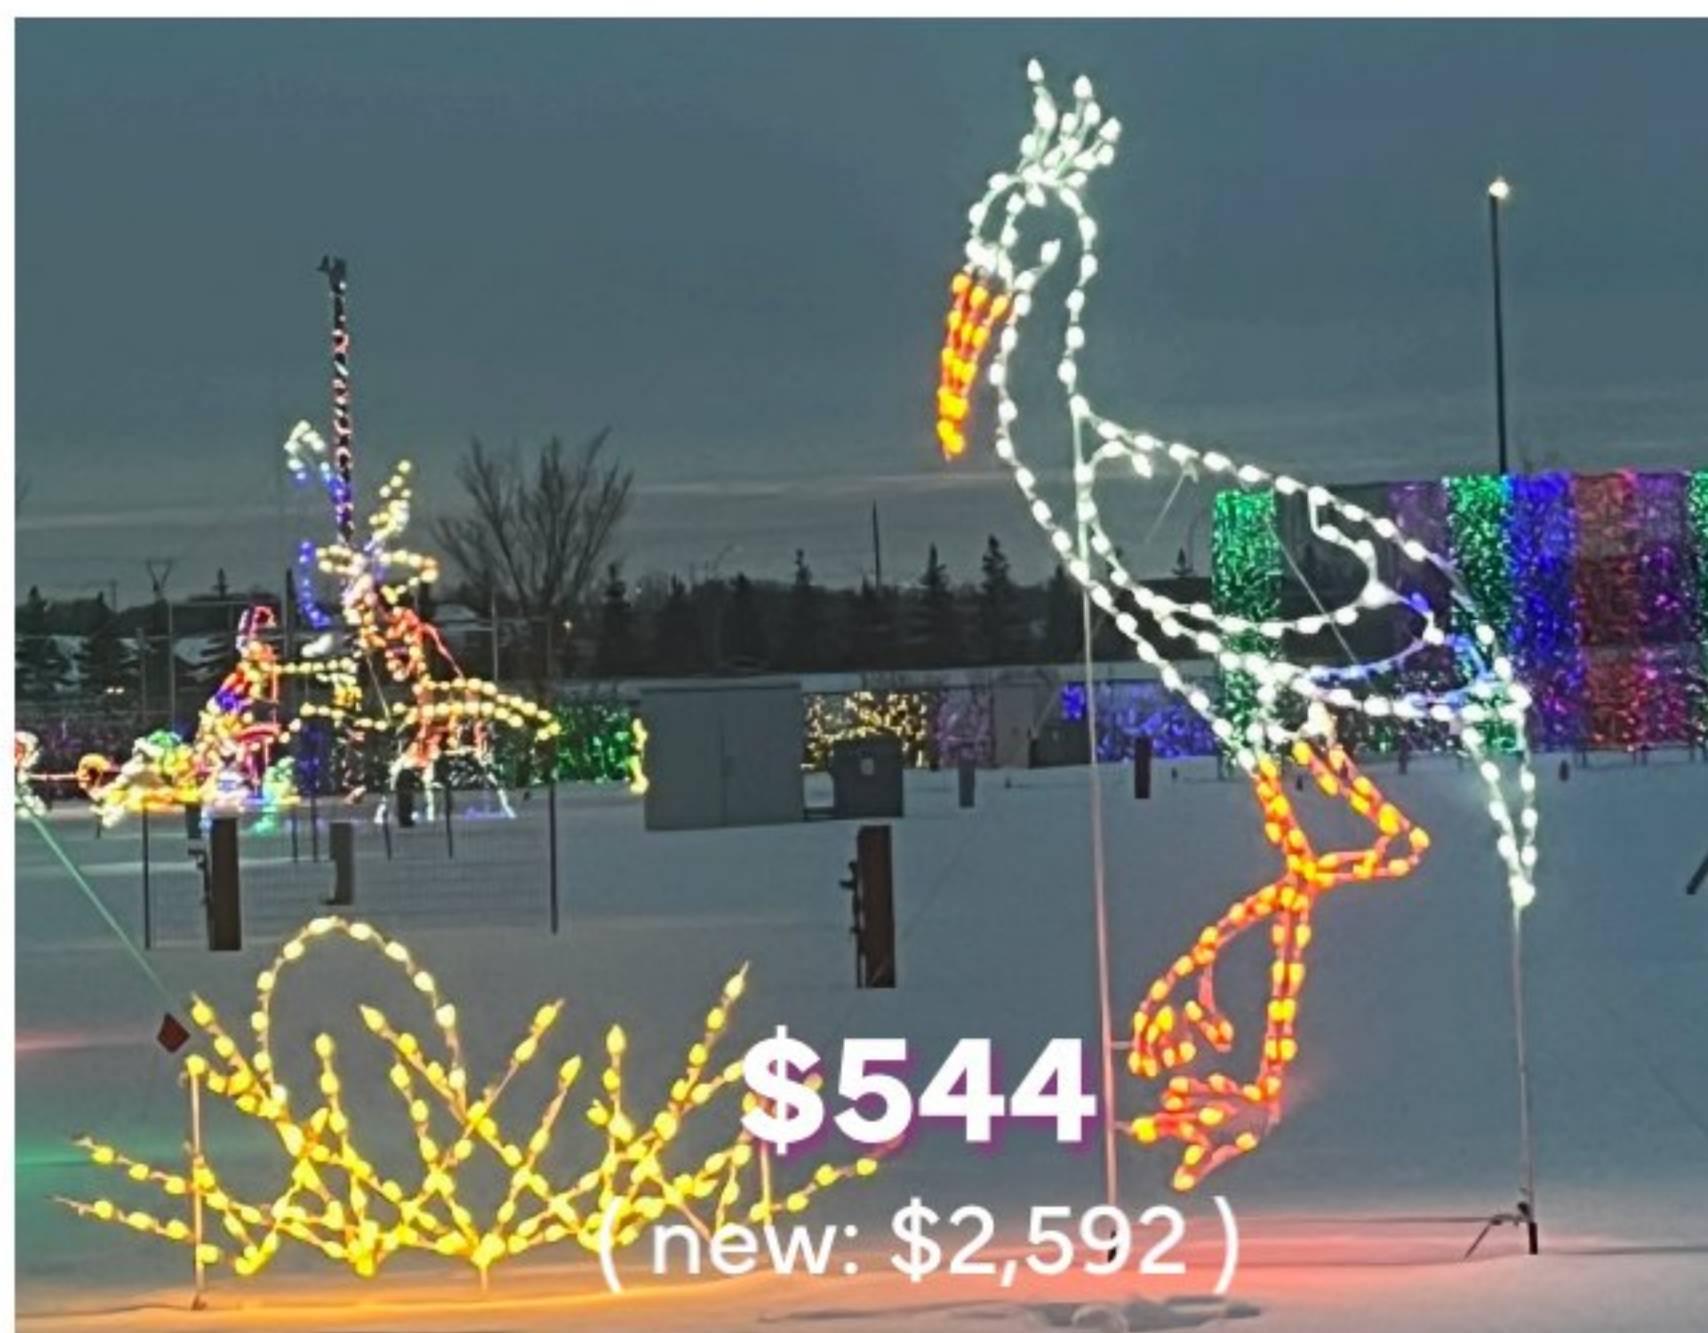

4'w x 8'h

1 Unit available

(ALL PENGUIN PIECES ARE SOLD AS A SET OF FOUR FOR \$1,600)

BISON

8'w x 6'h

1 Unit Available

STORK WITH NEST

12'w x 8'h