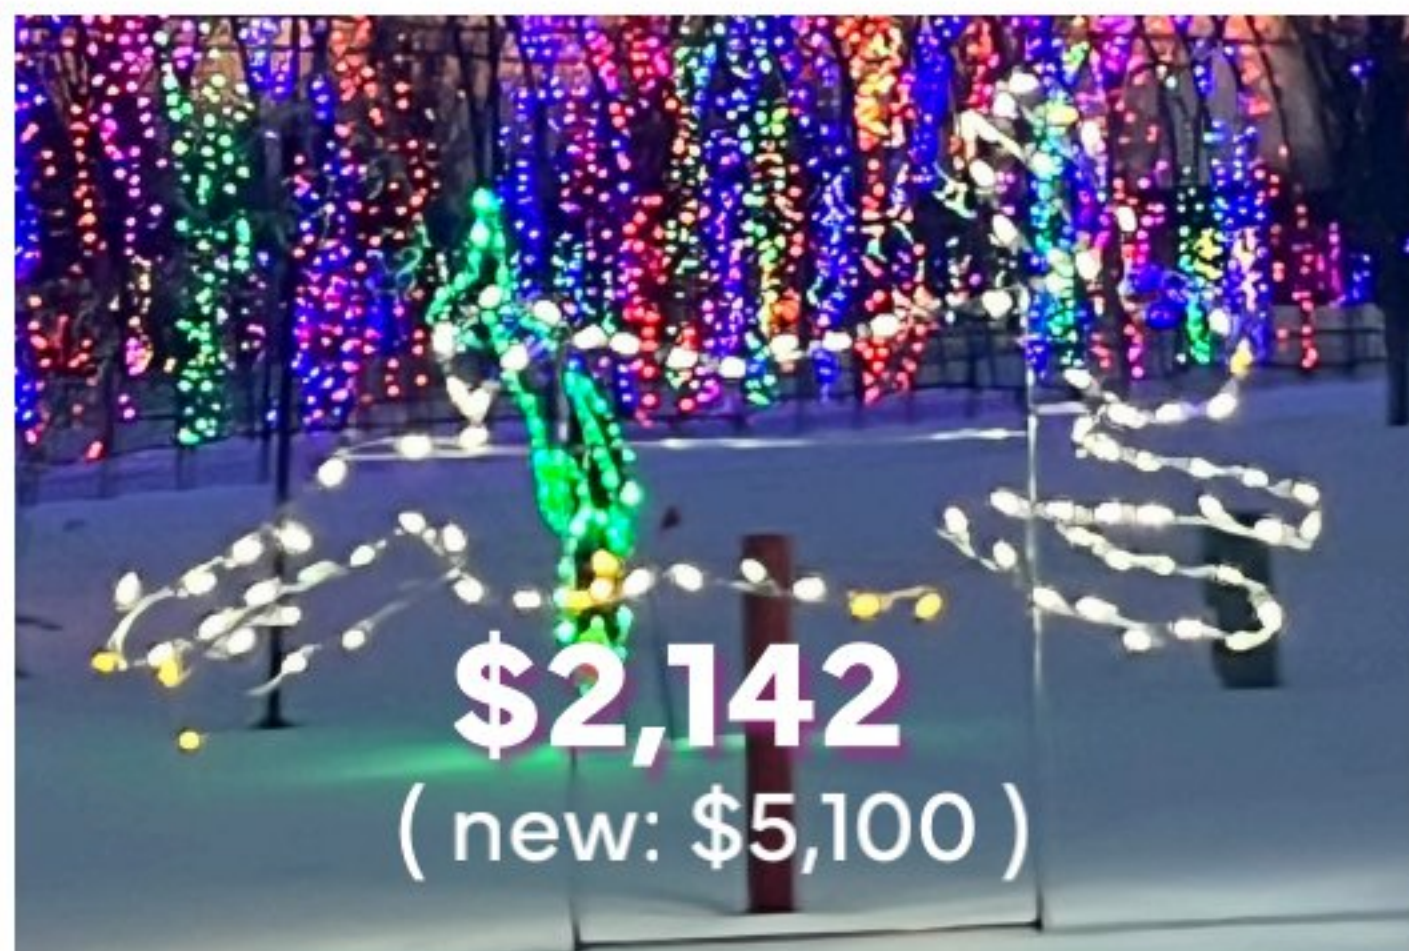

**RUNNING RABBIT
ANIMATED - (6 PIECES)**

8'w x 5'h each piece

1 Unit Available