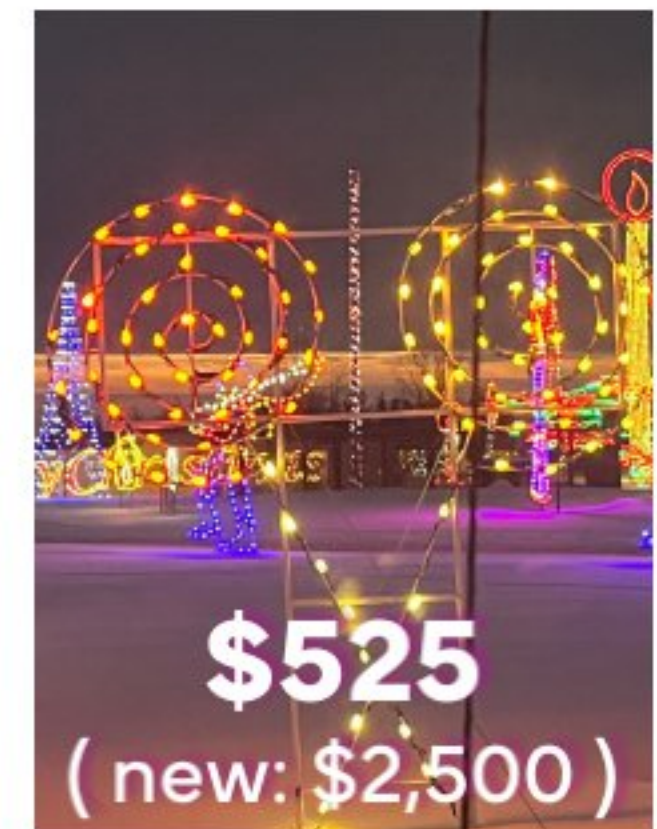

10'w x 12'h
1 Unit Available

\$813
(new: \$3,873)

SKATING GIRL

6'w x 9'h
1 Unit Available

\$1,310
(new: \$6,242)

SKATING MAN

10'w x 12'h
1 Unit Available

\$525
(new: \$2,500)