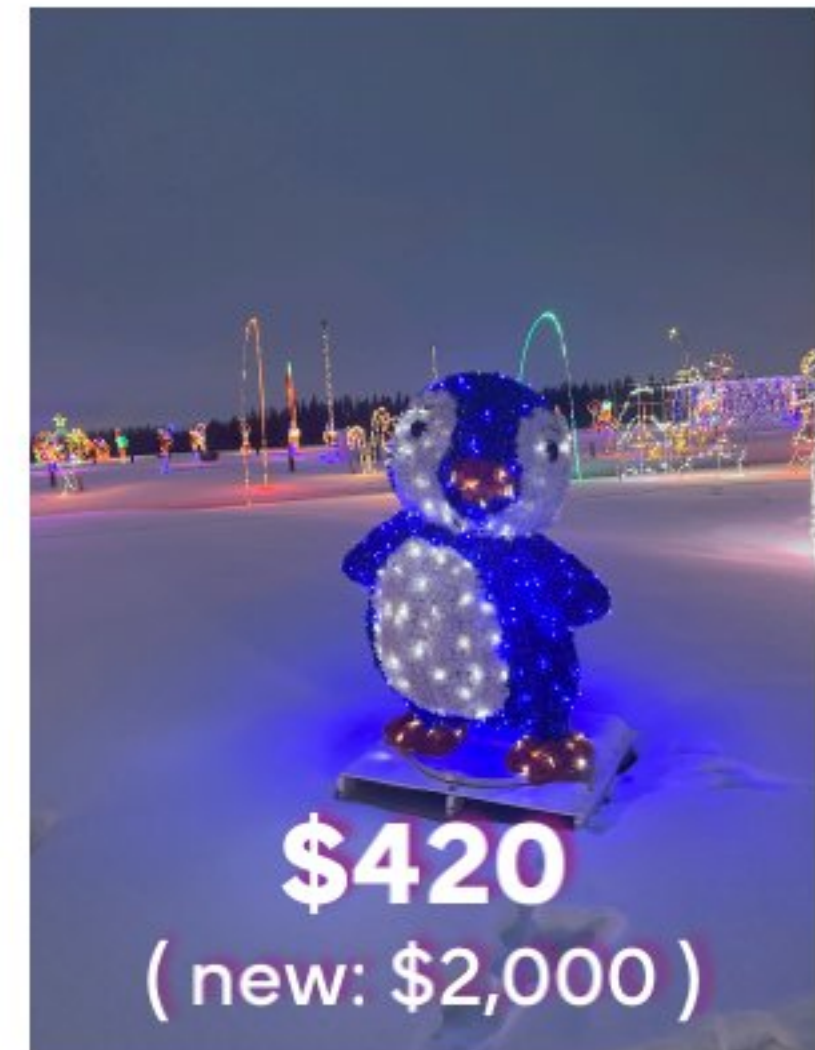

3D PENGUIN
3'w X 4'h
1 Unit Available