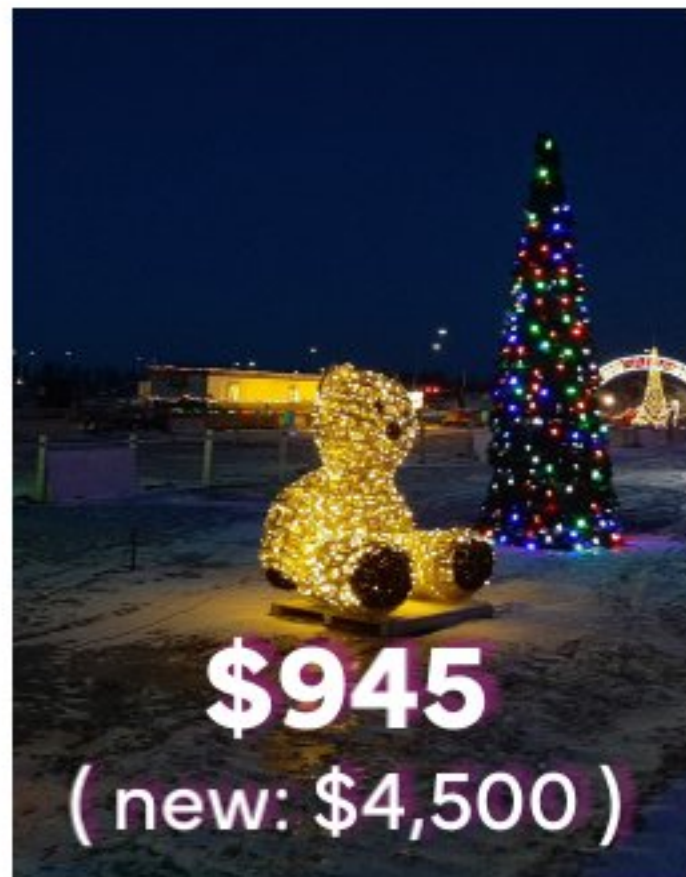

GOLDEN TEDDY
6'w x 5'h
1 Unit Available