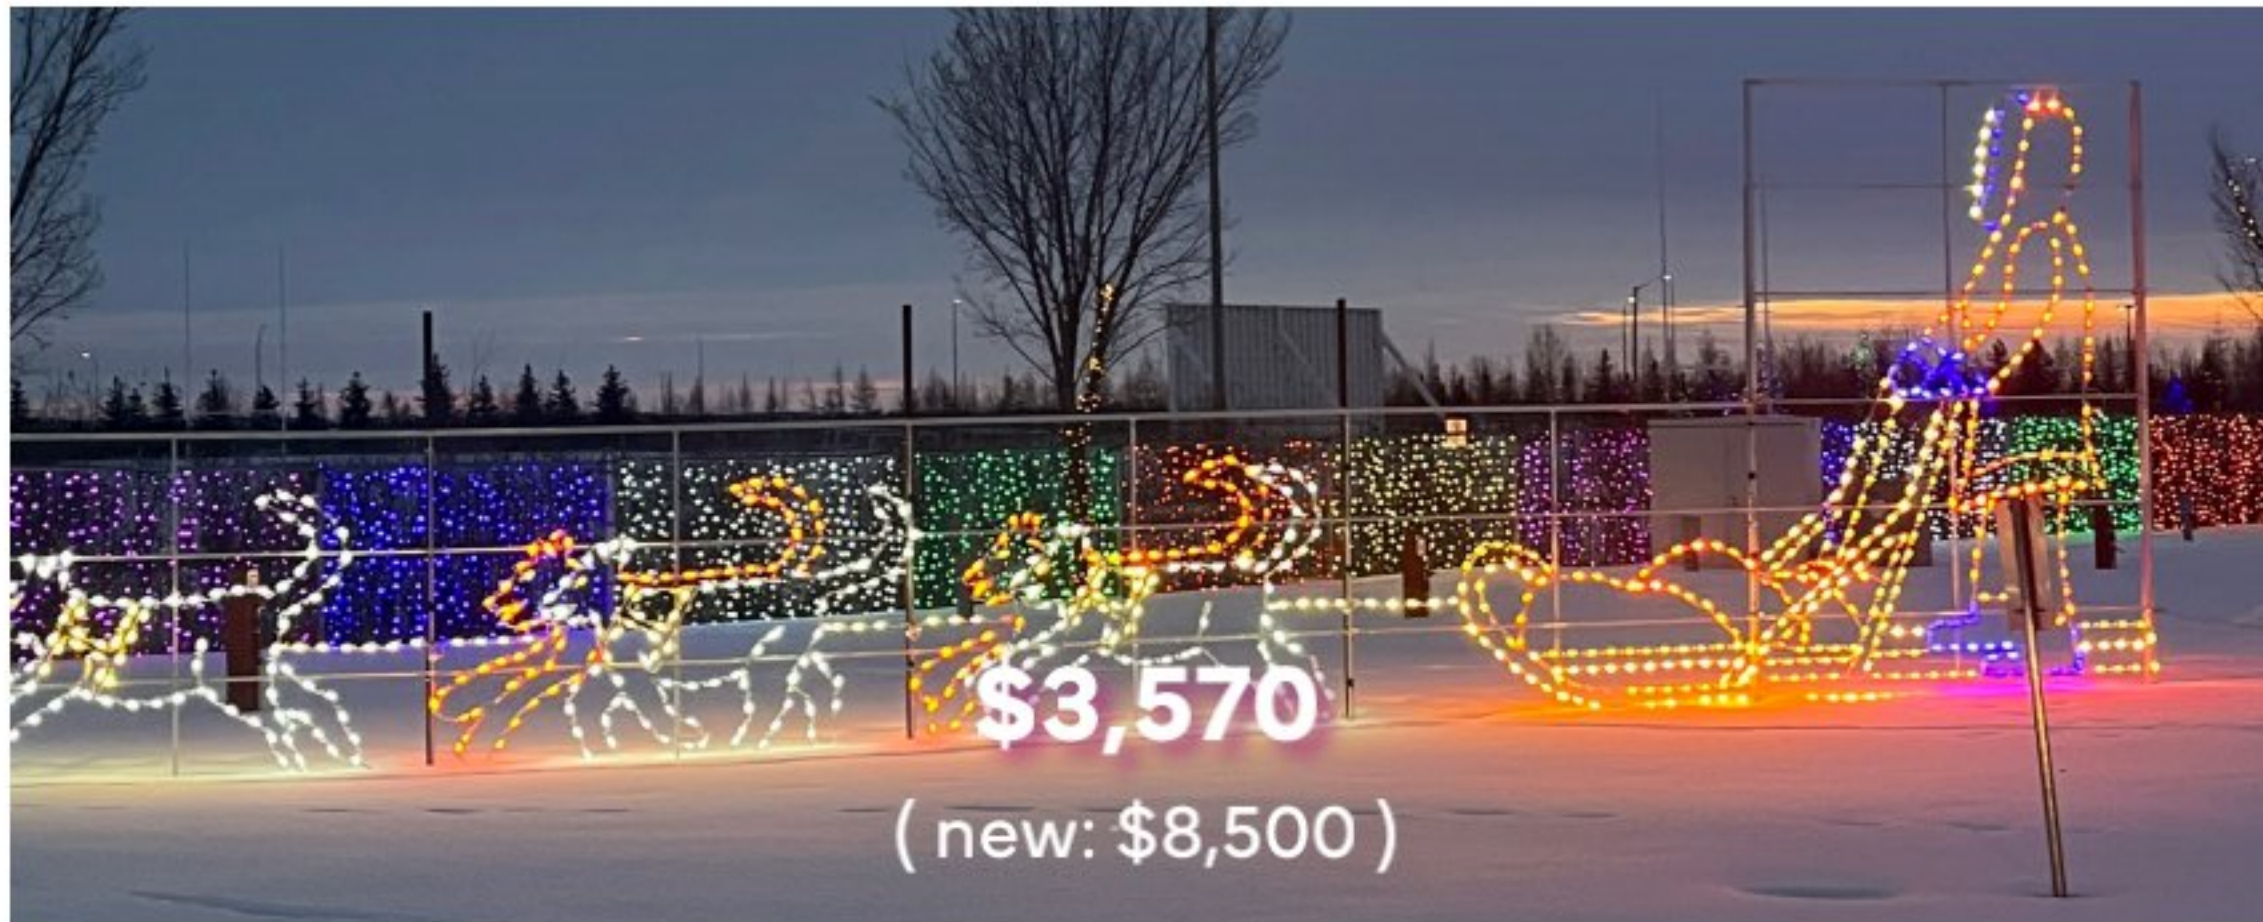

\$2,835

(new: \$13,500)

50'w x 15'h

1 Unit Available

WILDLIFE

DOGS PULLING SLED

40'w x 12'h
1 Unit Available

STANDING BEAR