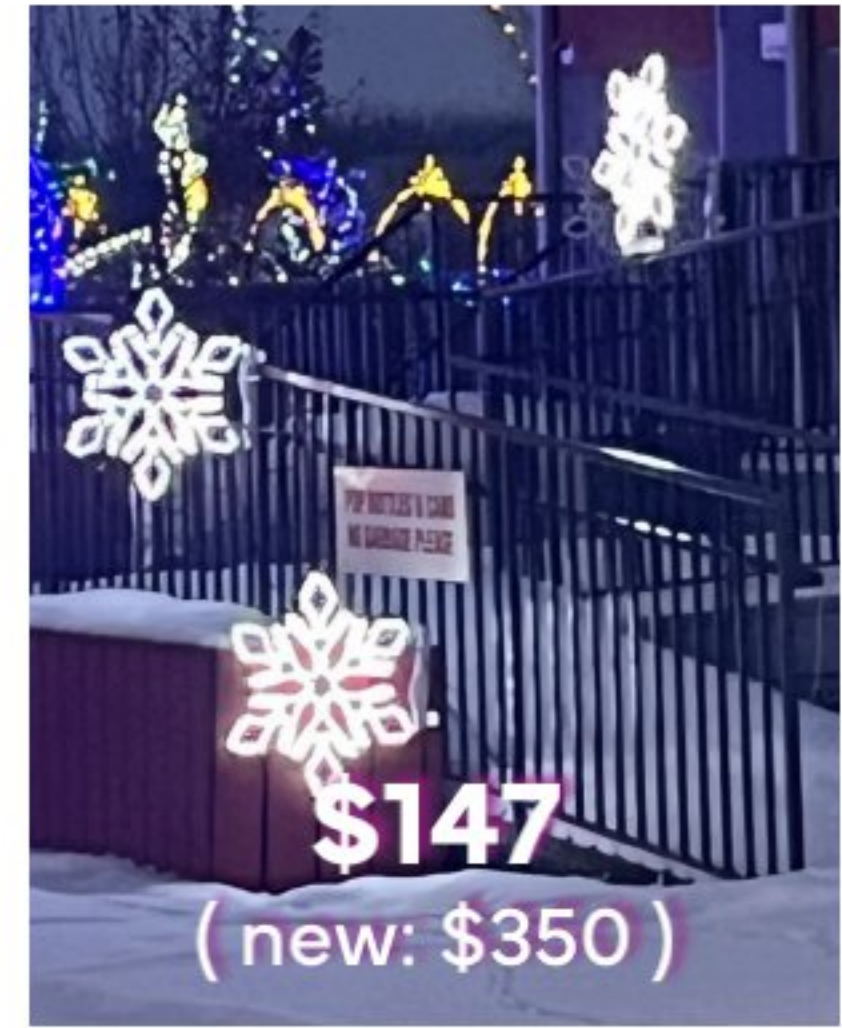

\$3,885

(new: \$18,500)

1 Unit Available

3D & ROPELIGHT DISPLAYS

ROCKET FOUNTAIN

1 Unit Available

MULTI-LEVEL FOUNTAIN

1 Unit Available

SNOWFLAKES POLE MOUNT

(Minimum purchase of 5 units)

2'w x 2'h

10 Units Available

LEAPING DEER

10'w x 6'h

(Sold as set of 3)

3 Units Available