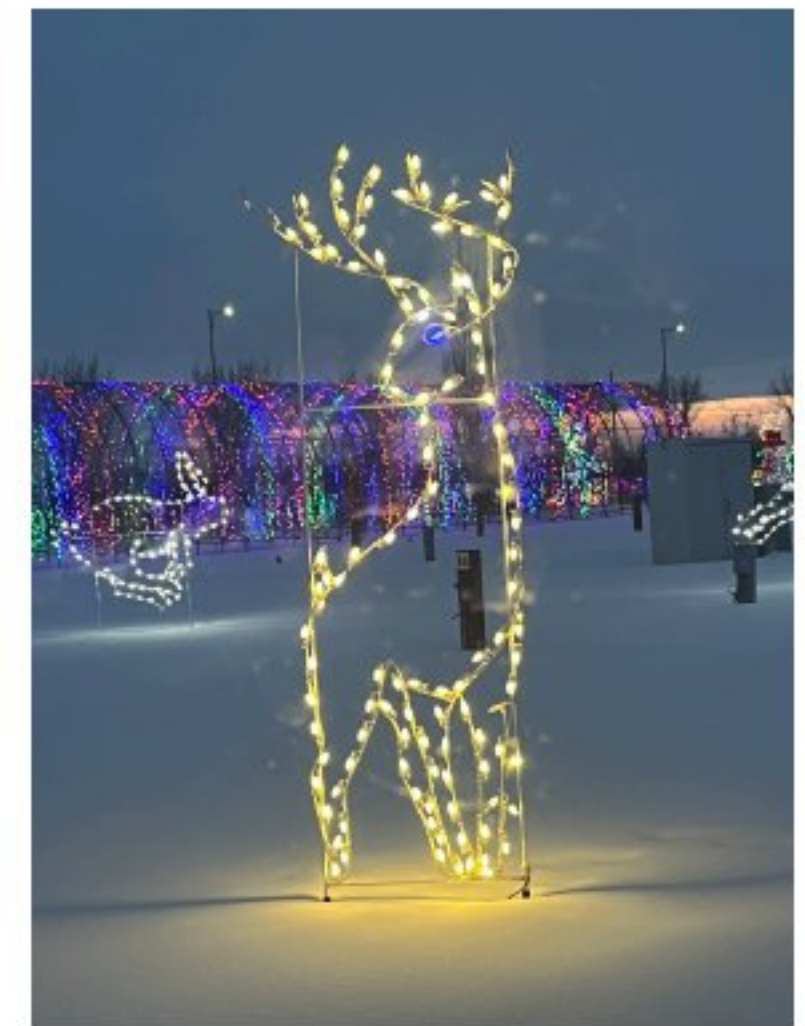

**RUNNING REINDEER
ANIMATED**
10'w x 14'h
(Sold as set of 3)
1 Unit Available

FAWN
3'w x 4'h
1 Unit Available

LAYING DEERS
SMALL: 4'w x 3'h
MEDIUM: 5'w x 4'h
1 Unit each available

DOE
4'w x 5'h
1 Unit Available