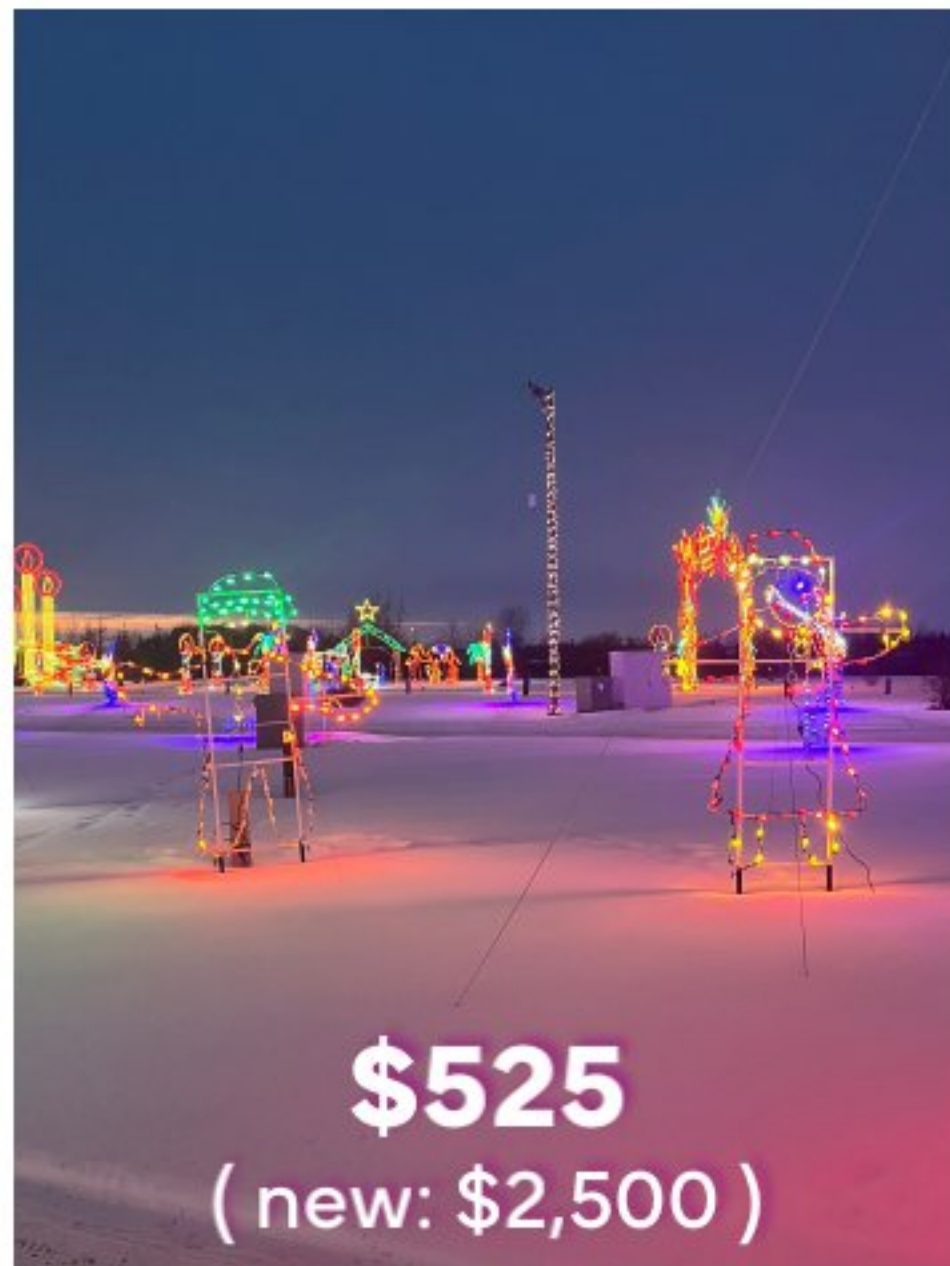

**GINGERBREAD FAMILY
BASIC - ANIMATED**

(Boy, Girl & House)

18'w x 8'h
1 Unit Available