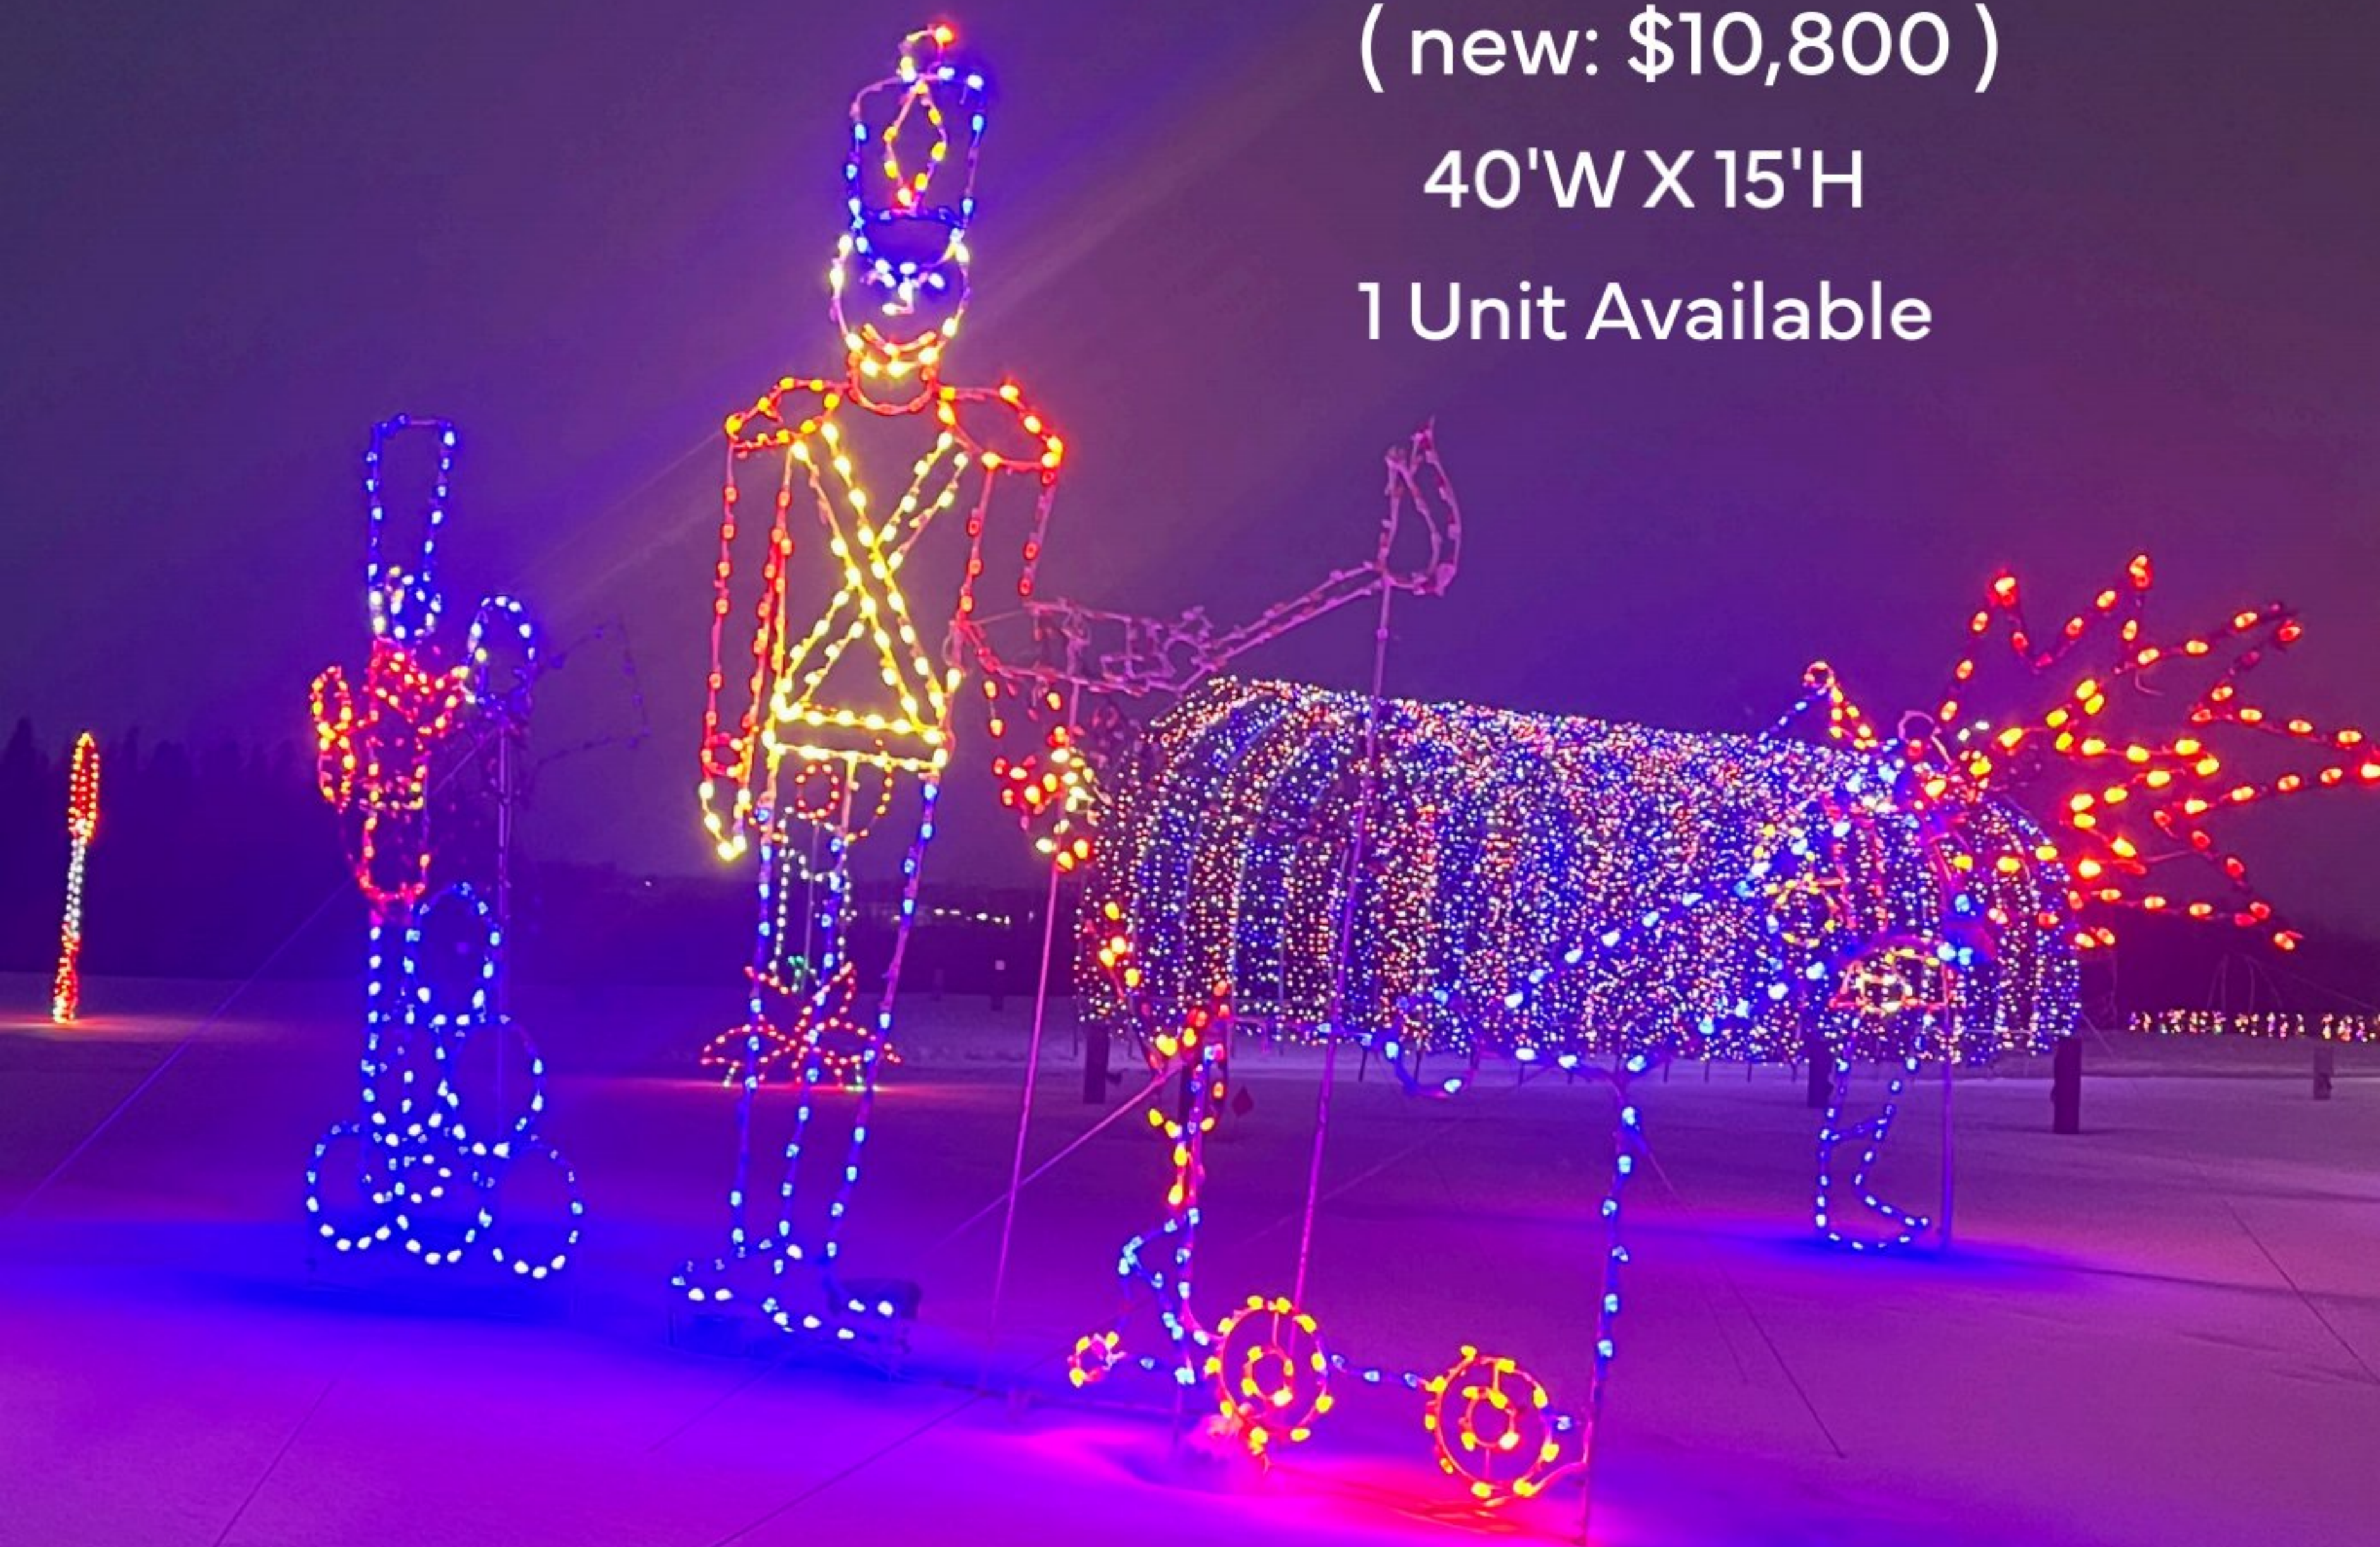

STANDING BUCK
4'w x 8'h
1 Unit Available

(ALL DEER PIECES ARE SOLD AS A SET OF FOUR FOR \$1,433)

SOLDIER CANNON BALL ARCH ANIMATED

\$2,268

(new: \$10,800)

40'W X 15'H

1 Unit Available

TOY SOLDIERS