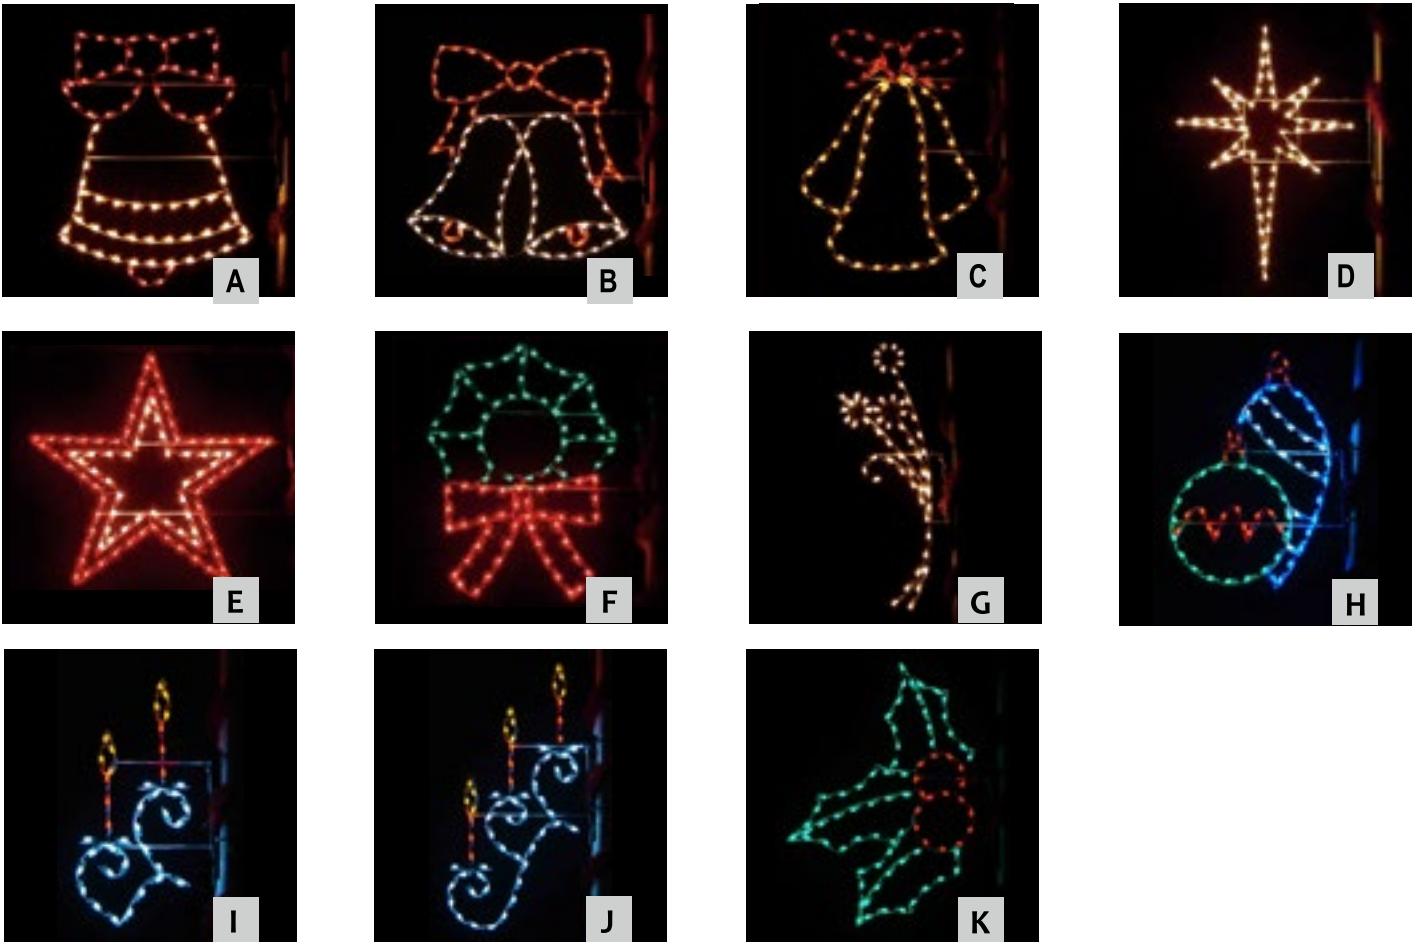

Letter	Part Number	Item Description
A	PM5BELL	5' Bell with Bow
B	PMSIL-DB	6' Double Bell Silhouette
C	PM5-TB	5' Silhouette Triple Bell
D	PM6-BETH	6' Silhouette Star of Bethlehem
E	PM5-DBLS	5' Silhouette Double Star
F	PMABW5	4' Silhouette Abstract Wreath
G	PM6SB-SPRIG	6' Silhouette Starburst Sprig
H	PM5-BALL-TD-ORNA	5' Silhouette Ball and Teardrop Combo
I	PM4-DBL-CAN	4' Silhouette Double Candle
J	PM4-TBL-CAN	6' Silhouette Triple Candle
K	PM6HOLLY-SIL	6' Silhouette Holly Leaves