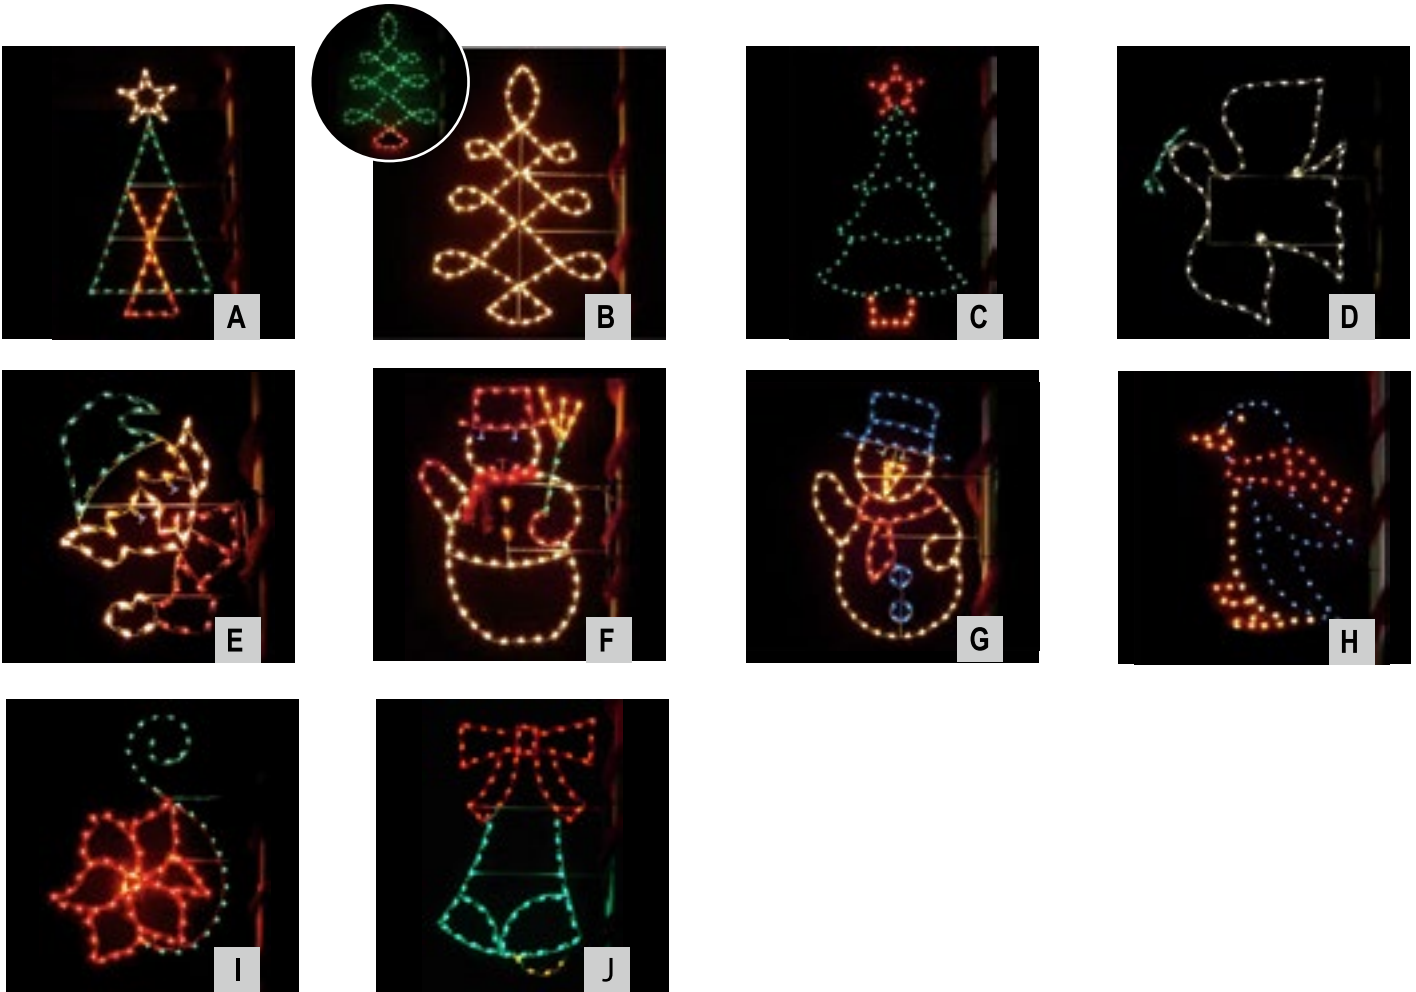

Letter	Part Number	Item Description
A	PM7-X	7' Silhouette "X" Tree
B	PMLT	7' Silhouette Loop Tree
C	PM7-FAN	7' Silhouette Fantasy Tree
D	PMDS-PD	5½' Silhouette Designer Series Peace Dove
E	PM4-PEEK	4' Peeker Elf
F	PMSMB	6' Silhouette Snowman with Broom
G	PM6SM	6' Silhouette Snowman
H	PMPEN5	5' Silhouette Penguin
I	PM6-POIN-SCROLL	6' Poinsettia and Scroll
J	PM6-DS-BELL	6' Silhouette Designer Bell