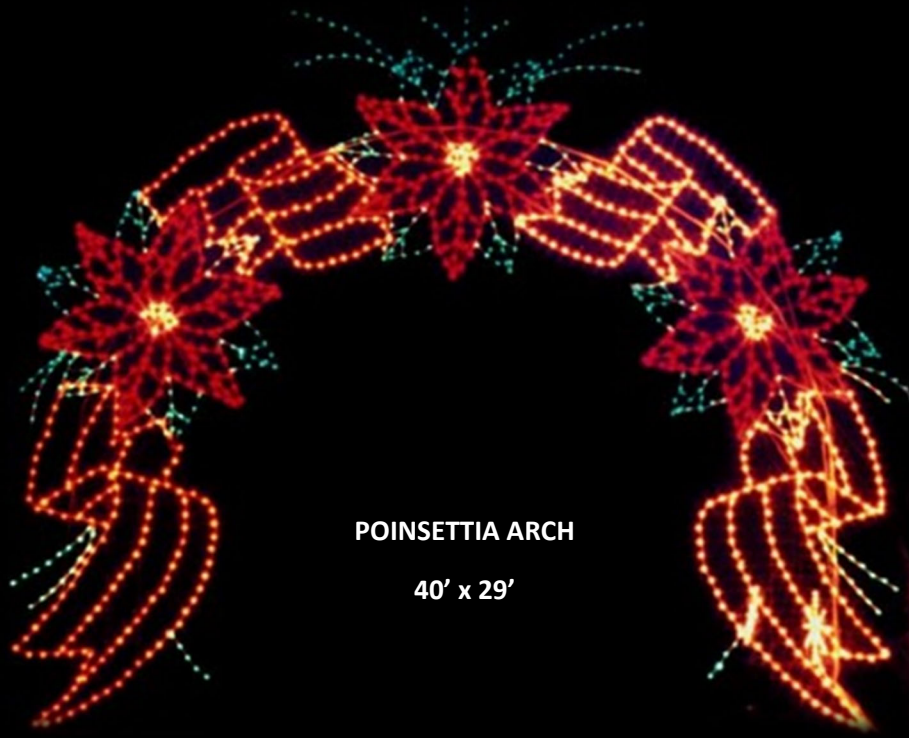

PRESENT TOSS ARCH

ELF TOSSING PRESENTS

WRAP-O-MATIC

ANIMATED

50' x 29'

ARCHES

POINSETTIA ARCH

40' x 29'