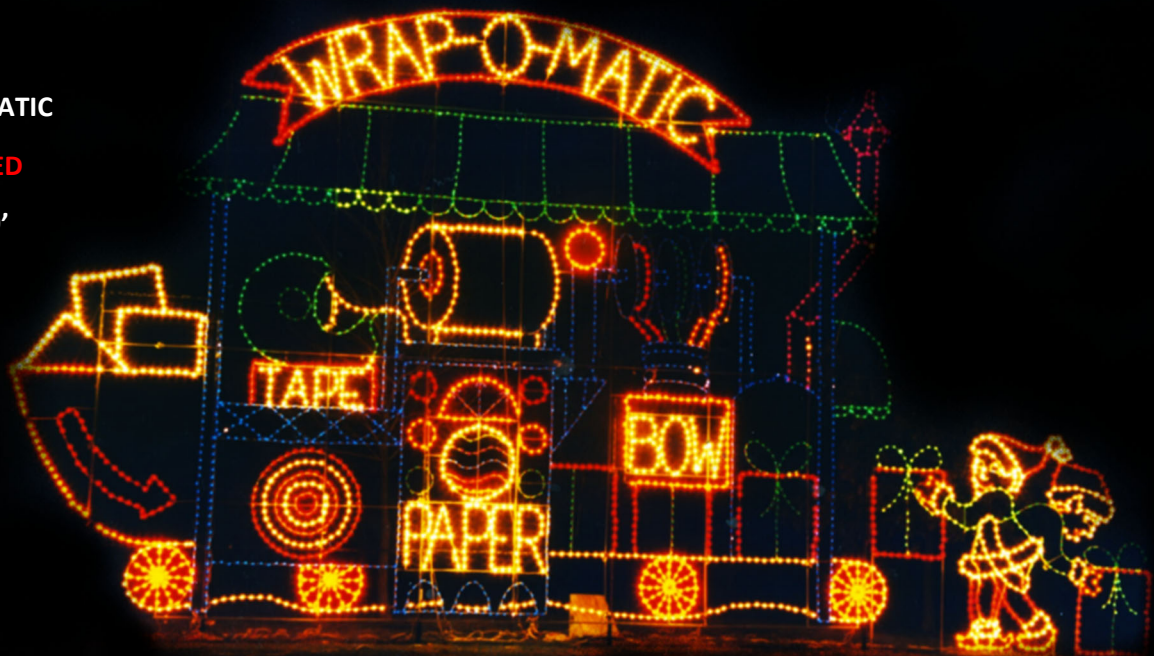

PRESENT TOSS ARCH

ELF TOSSING PRESENTS

WRAP-O-MATIC

ANIMATED

50' x 29'